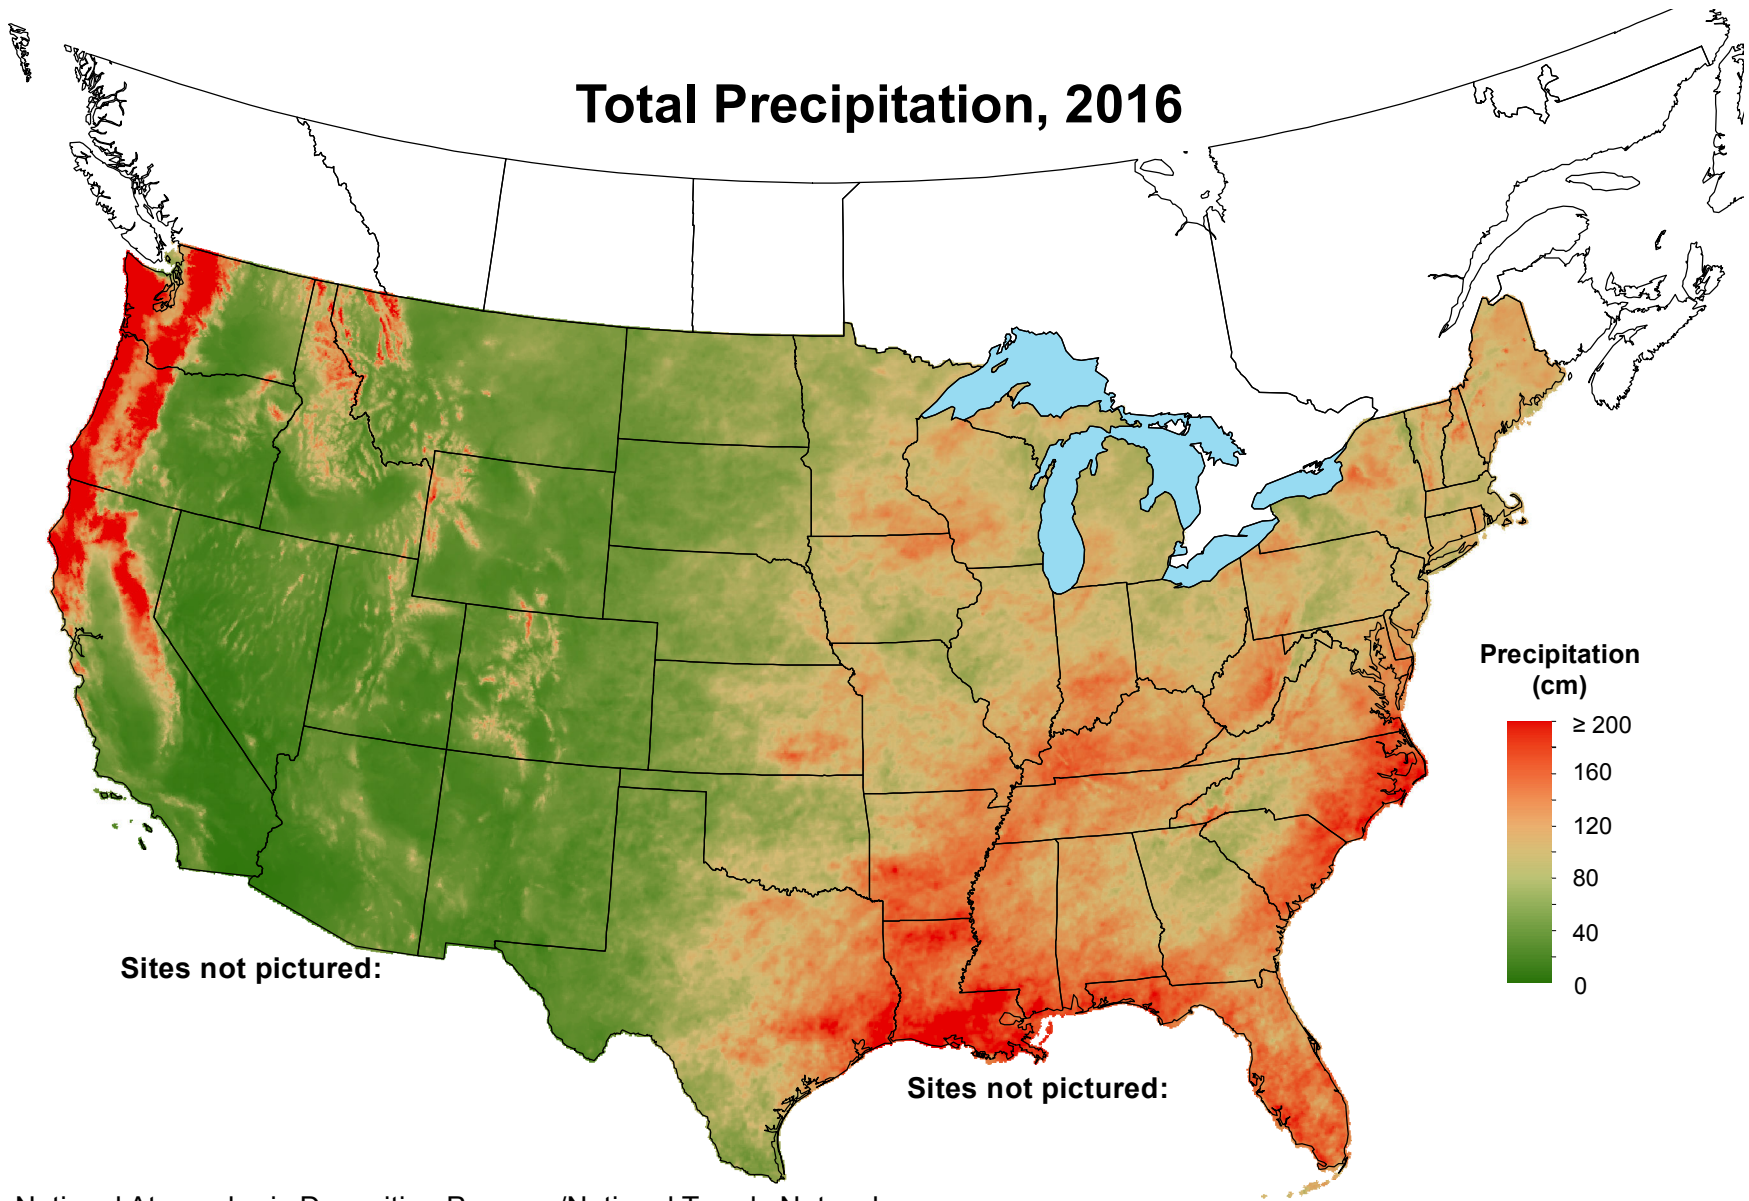

Total Precipitation, 2016

National Atmospheric Deposition Program/National Trends Network
<http://nadp.isws.illinois.edu>