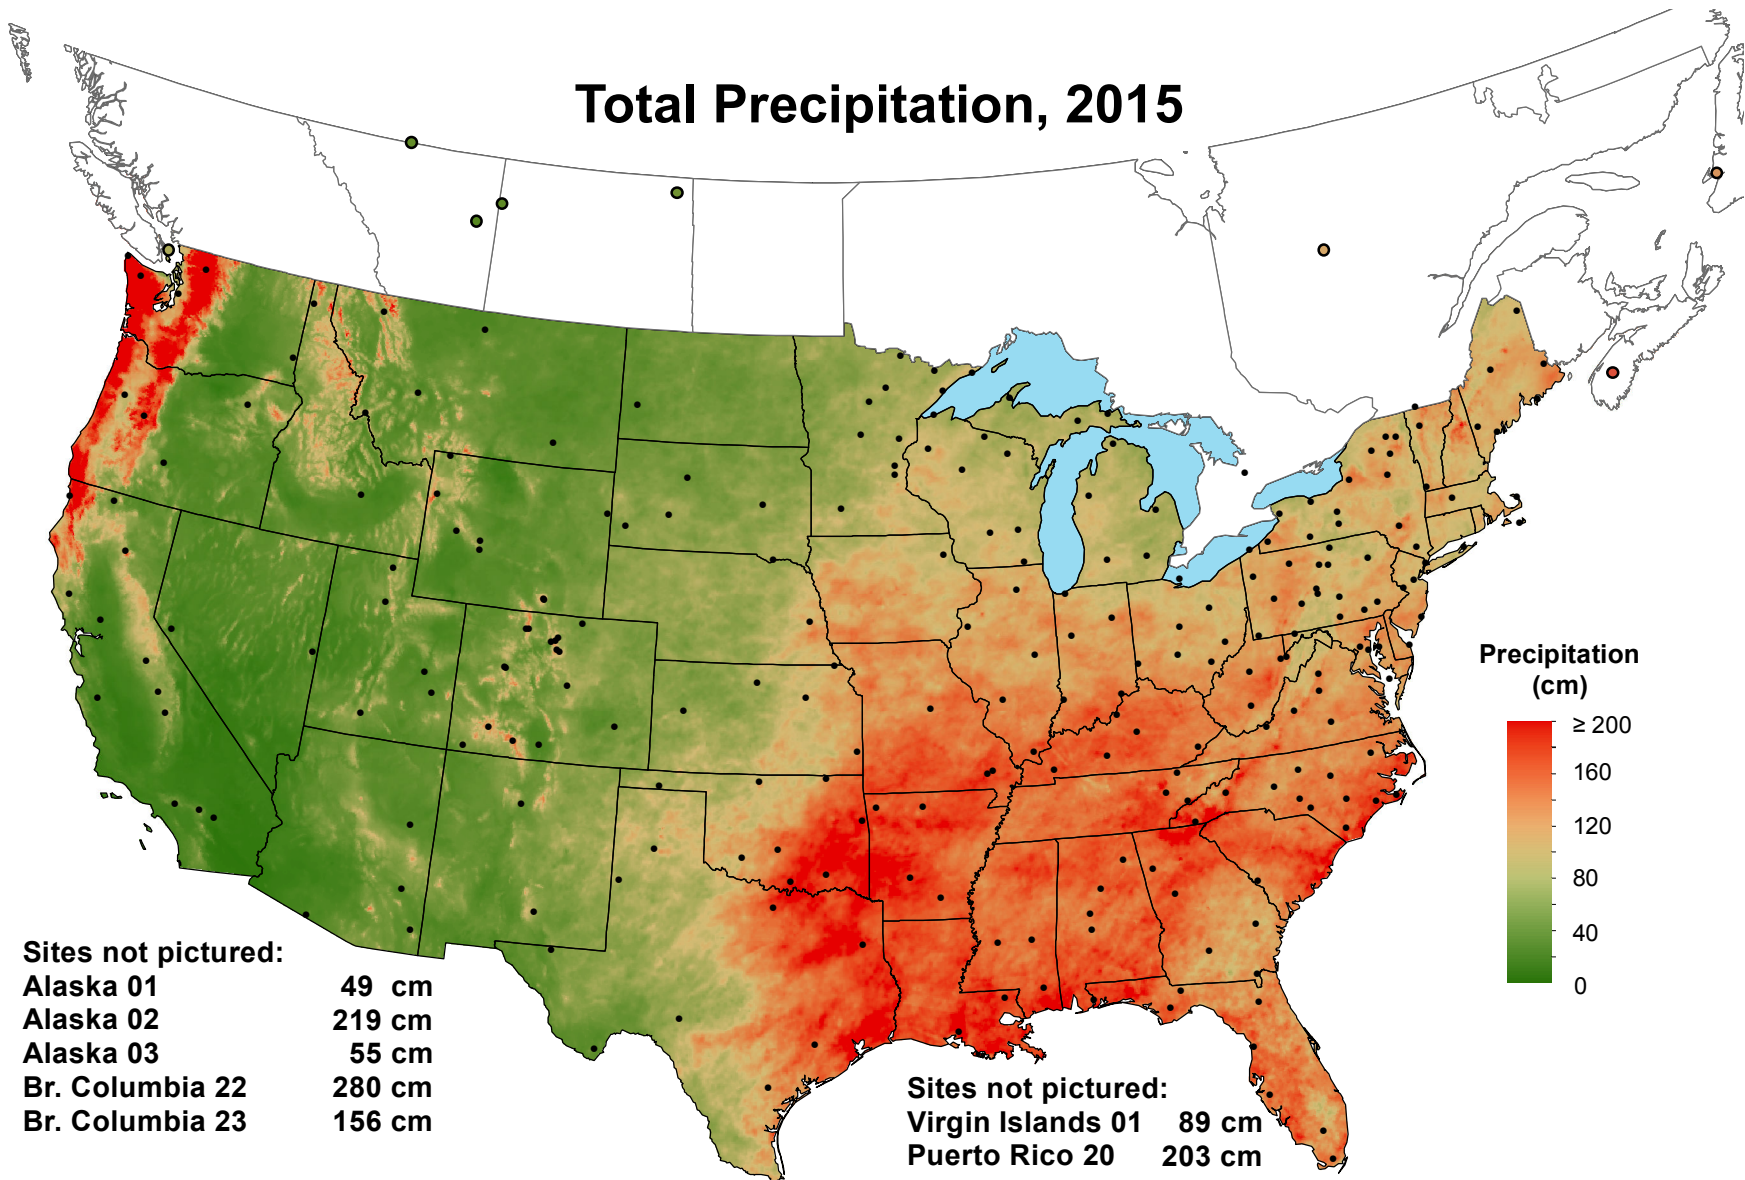

Total Precipitation, 2015

National Atmospheric Deposition Program/National Trends Network
<http://nadp.isws.illinois.edu>