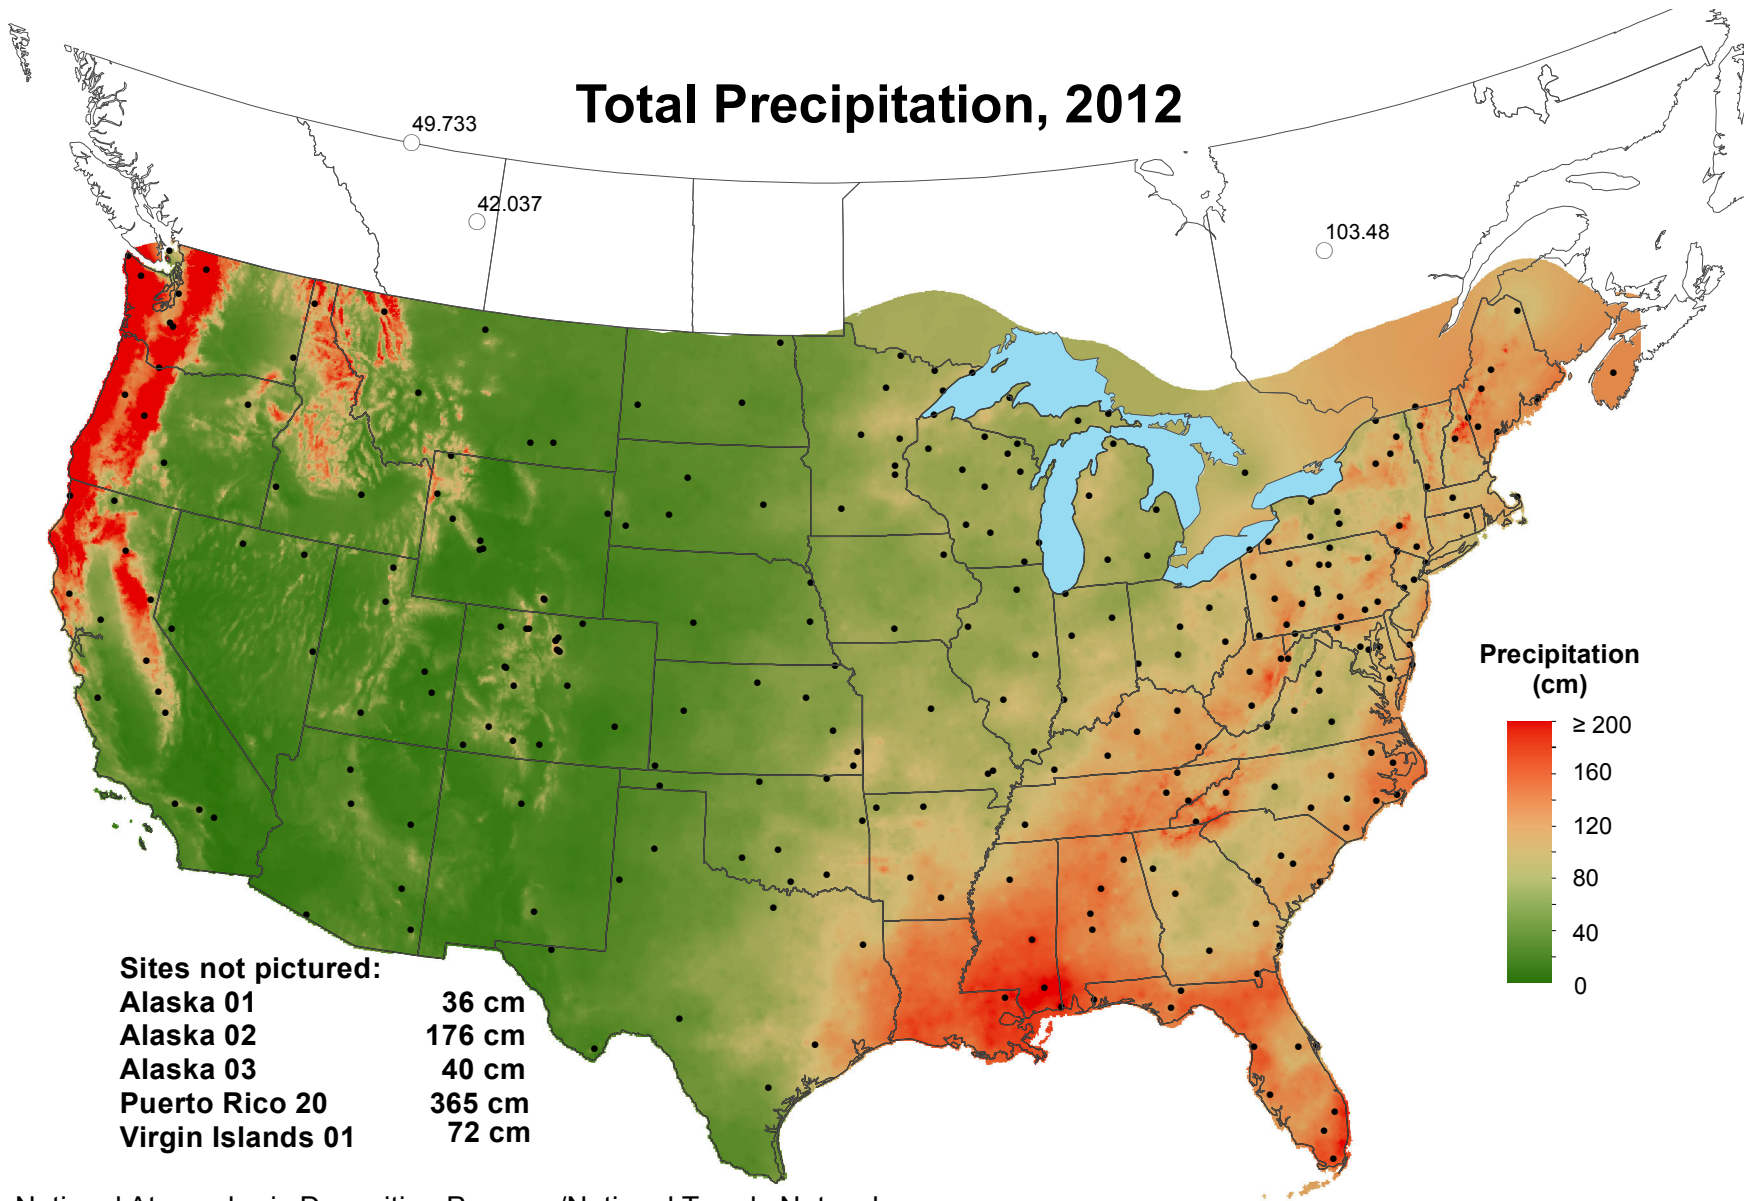

Total Precipitation, 2012

National Atmospheric Deposition Program/National Trends Network
<http://nadp.isws.illinois.edu>