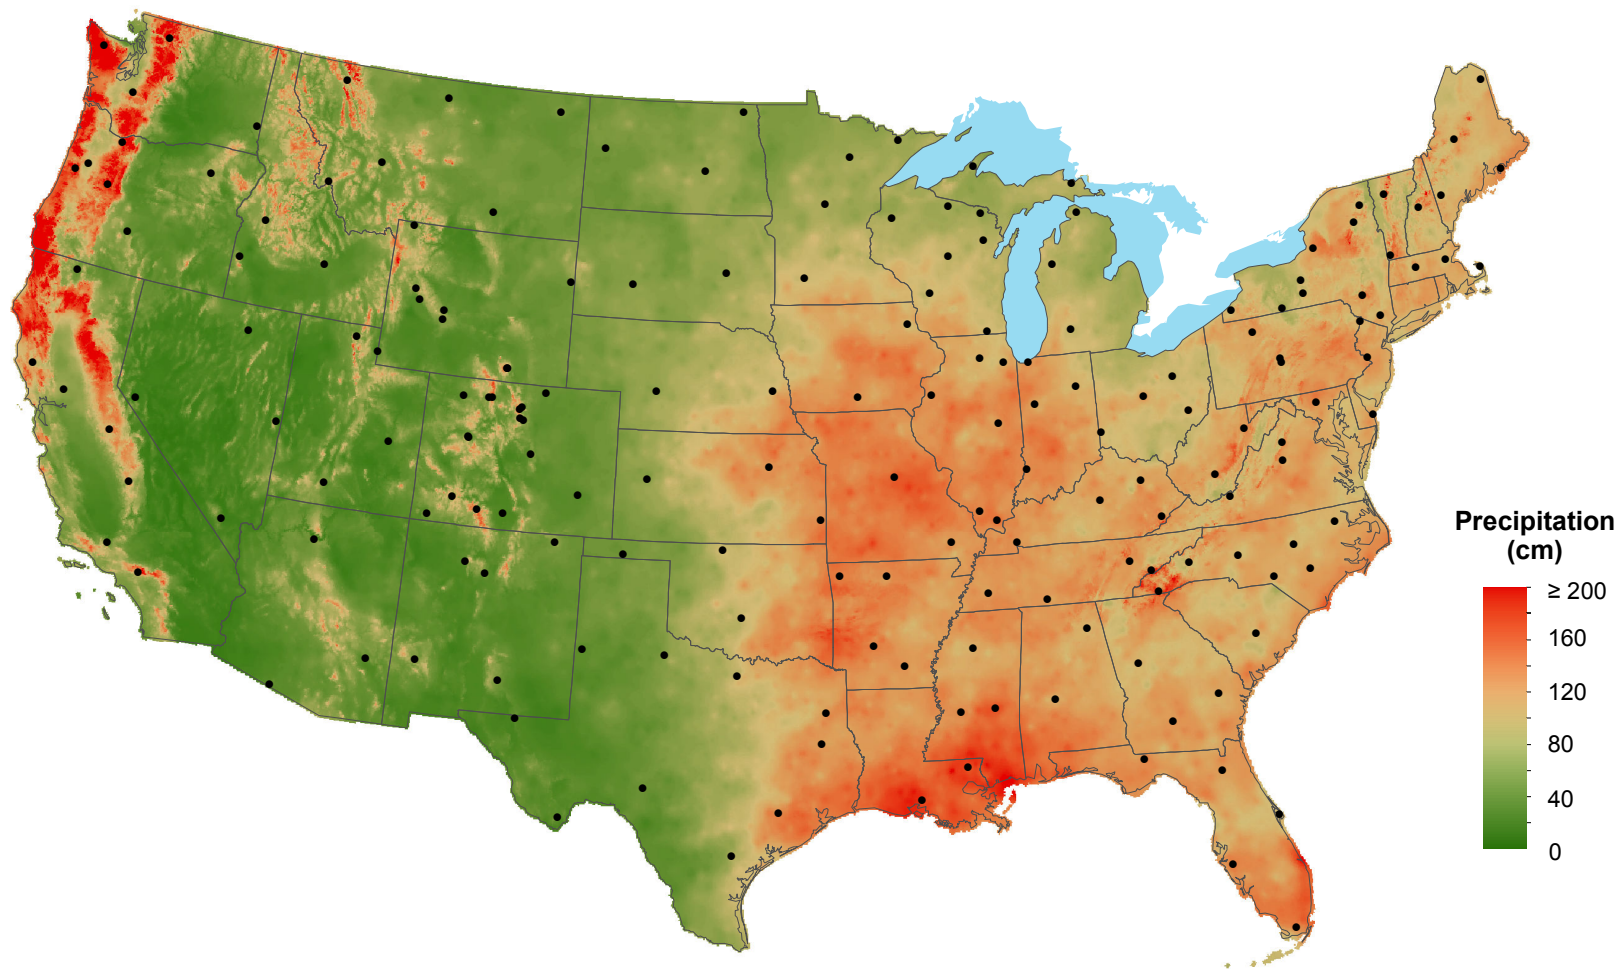

Total Precipitation, 1993

National Atmospheric Deposition Program/National Trends Network
<http://nadp.isws.illinois.edu>