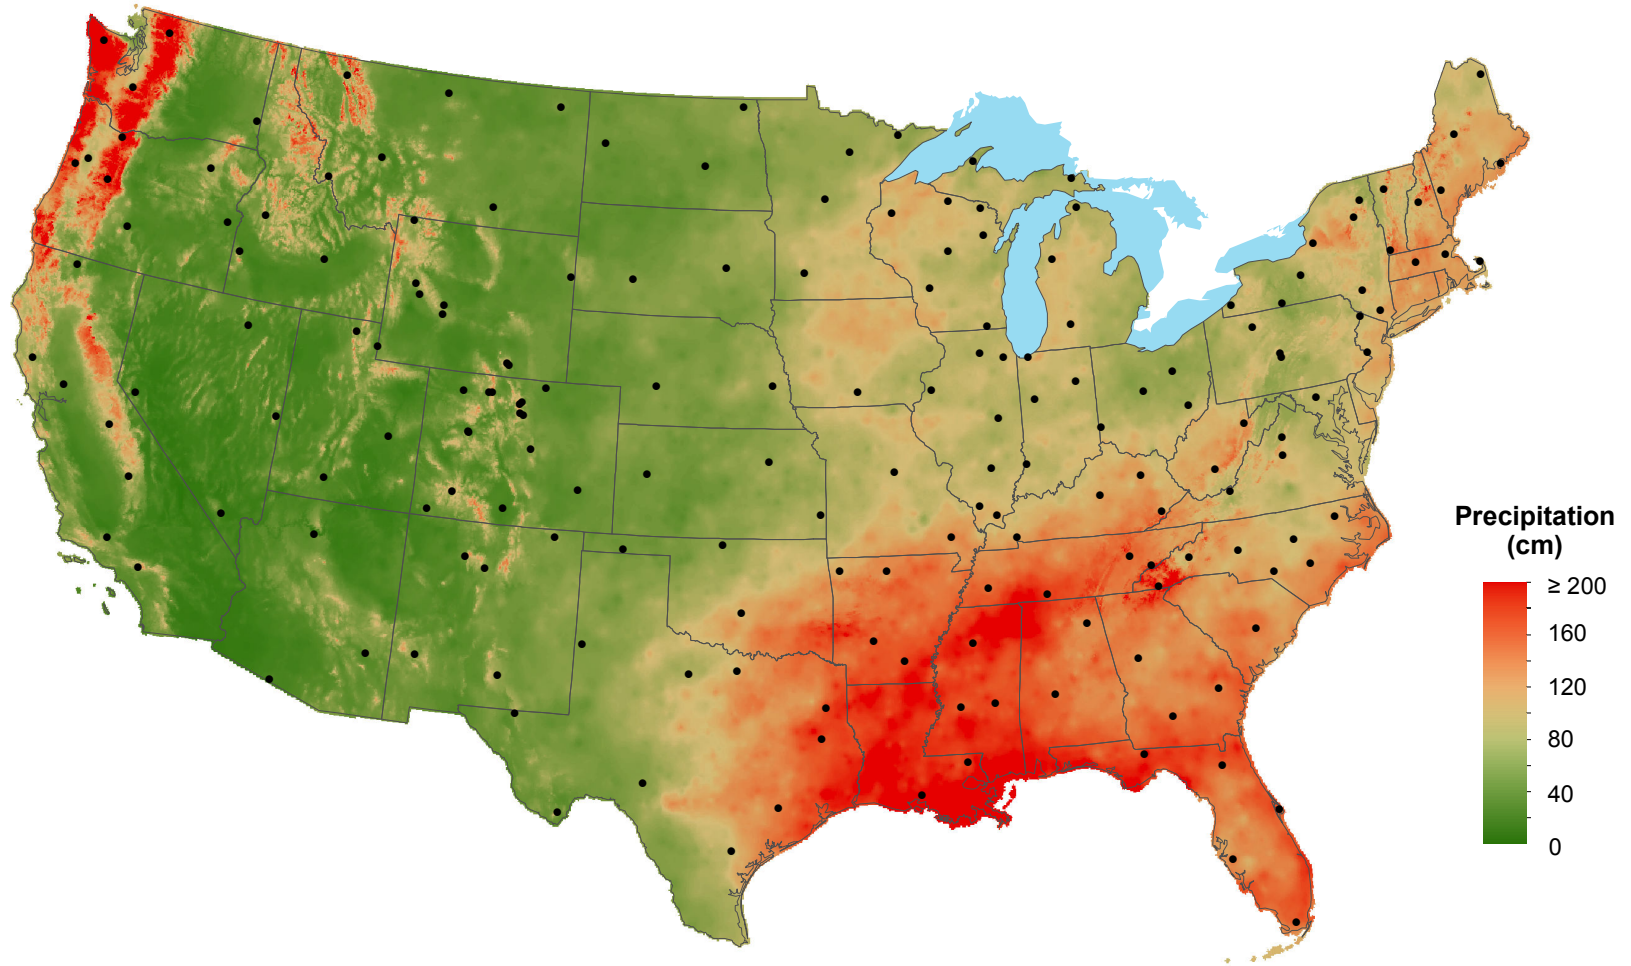

Total Precipitation, 1991

National Atmospheric Deposition Program/National Trends Network
<http://nadp.isws.illinois.edu>