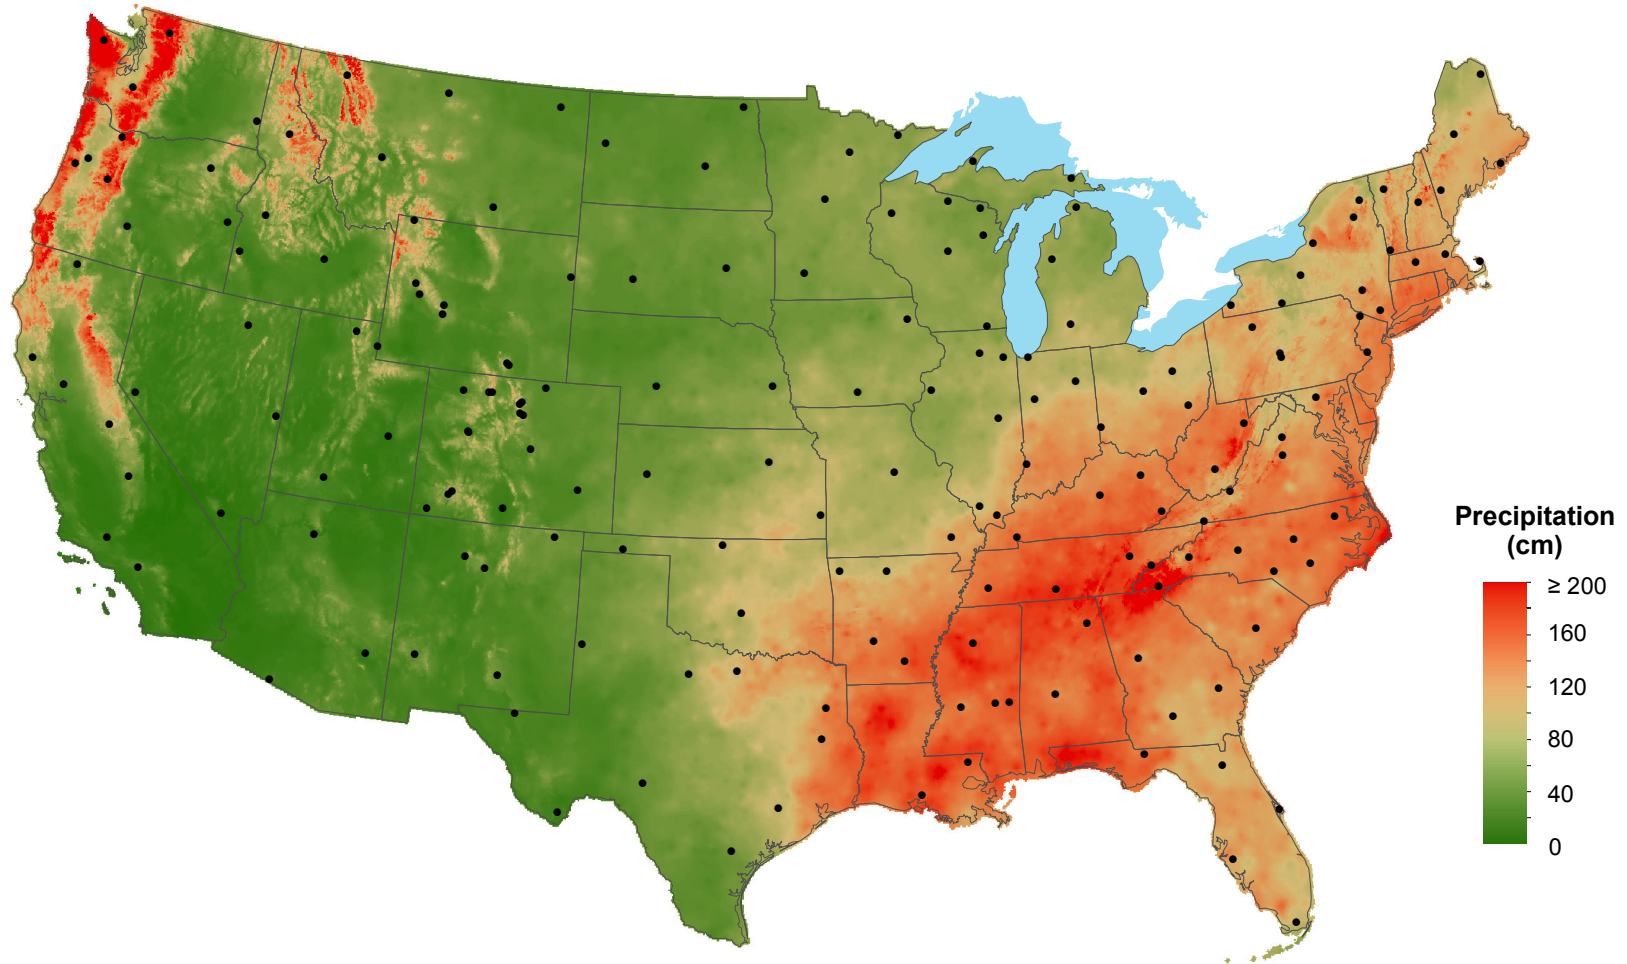

## Total Precipitation, 1989

National Atmospheric Deposition Program/National Trends Network  
<http://nadp.isws.illinois.edu>