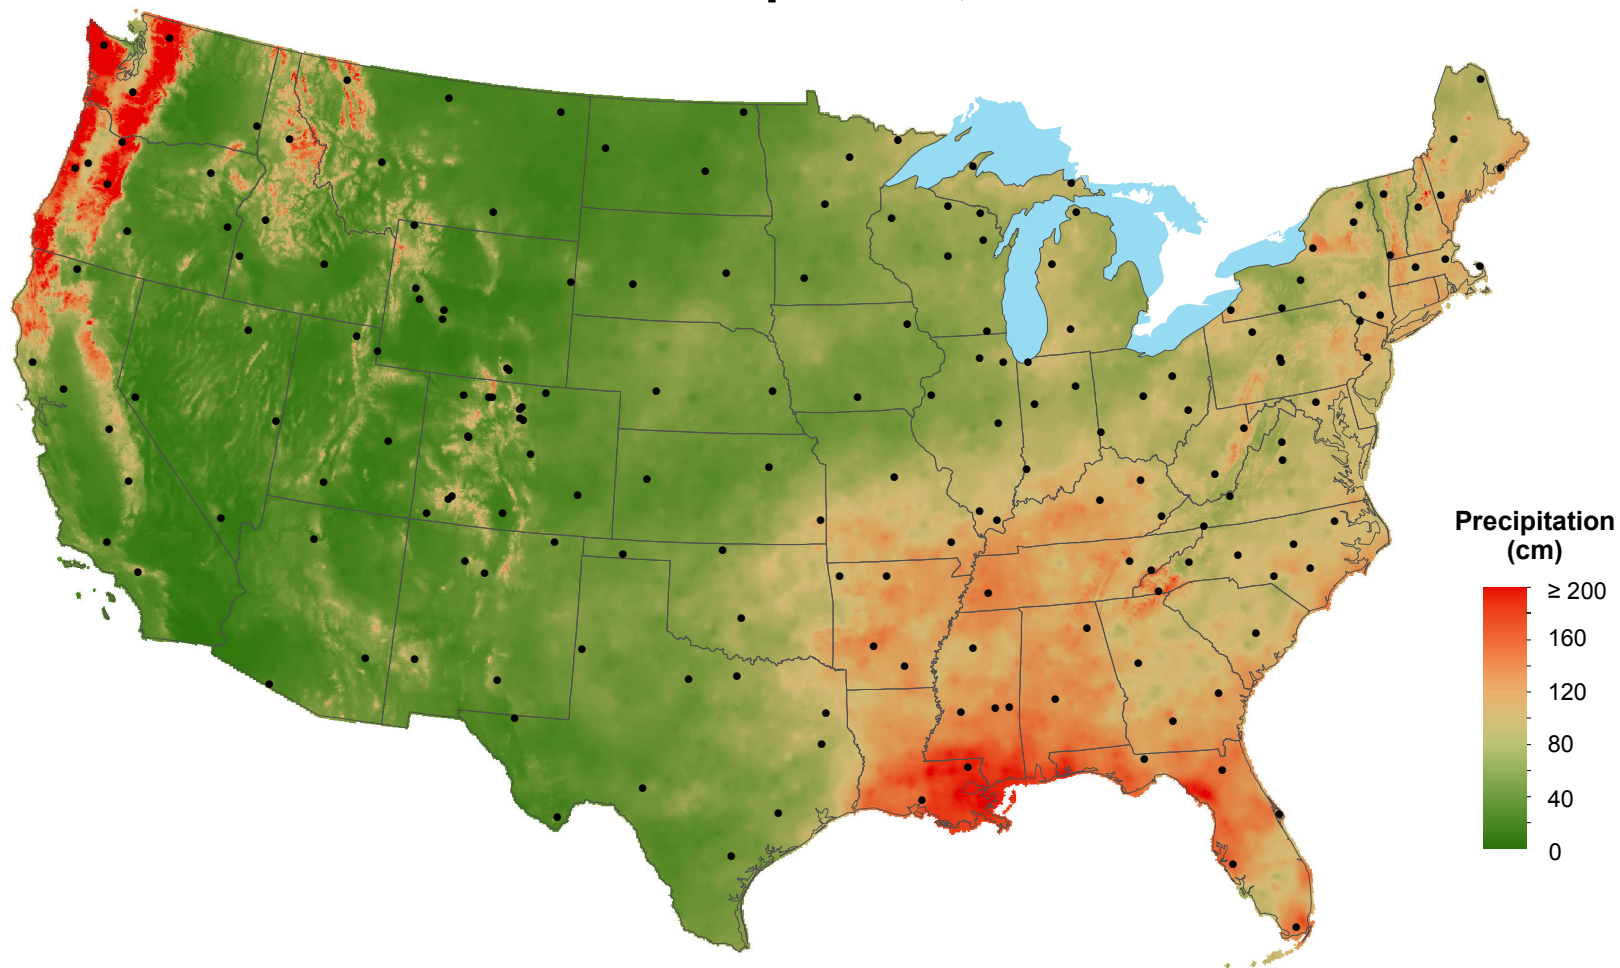

Total Precipitation, 1988

National Atmospheric Deposition Program/National Trends Network
<http://nadp.isws.illinois.edu>