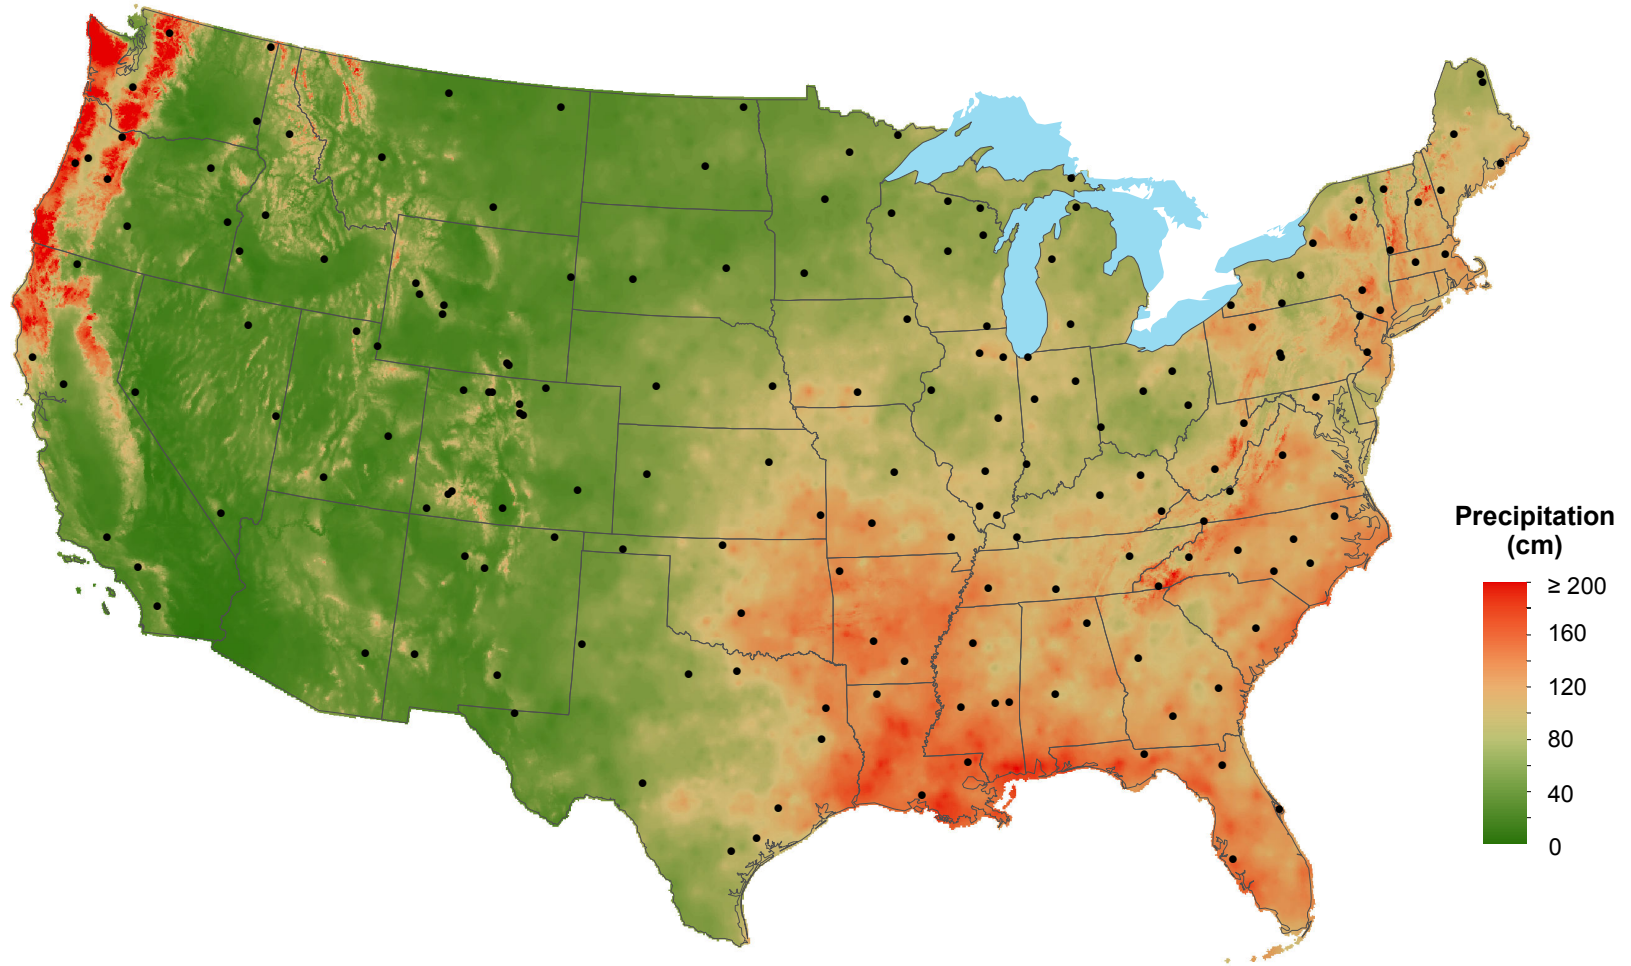

Total Precipitation, 1987

National Atmospheric Deposition Program/National Trends Network
<http://nadp.isws.illinois.edu>