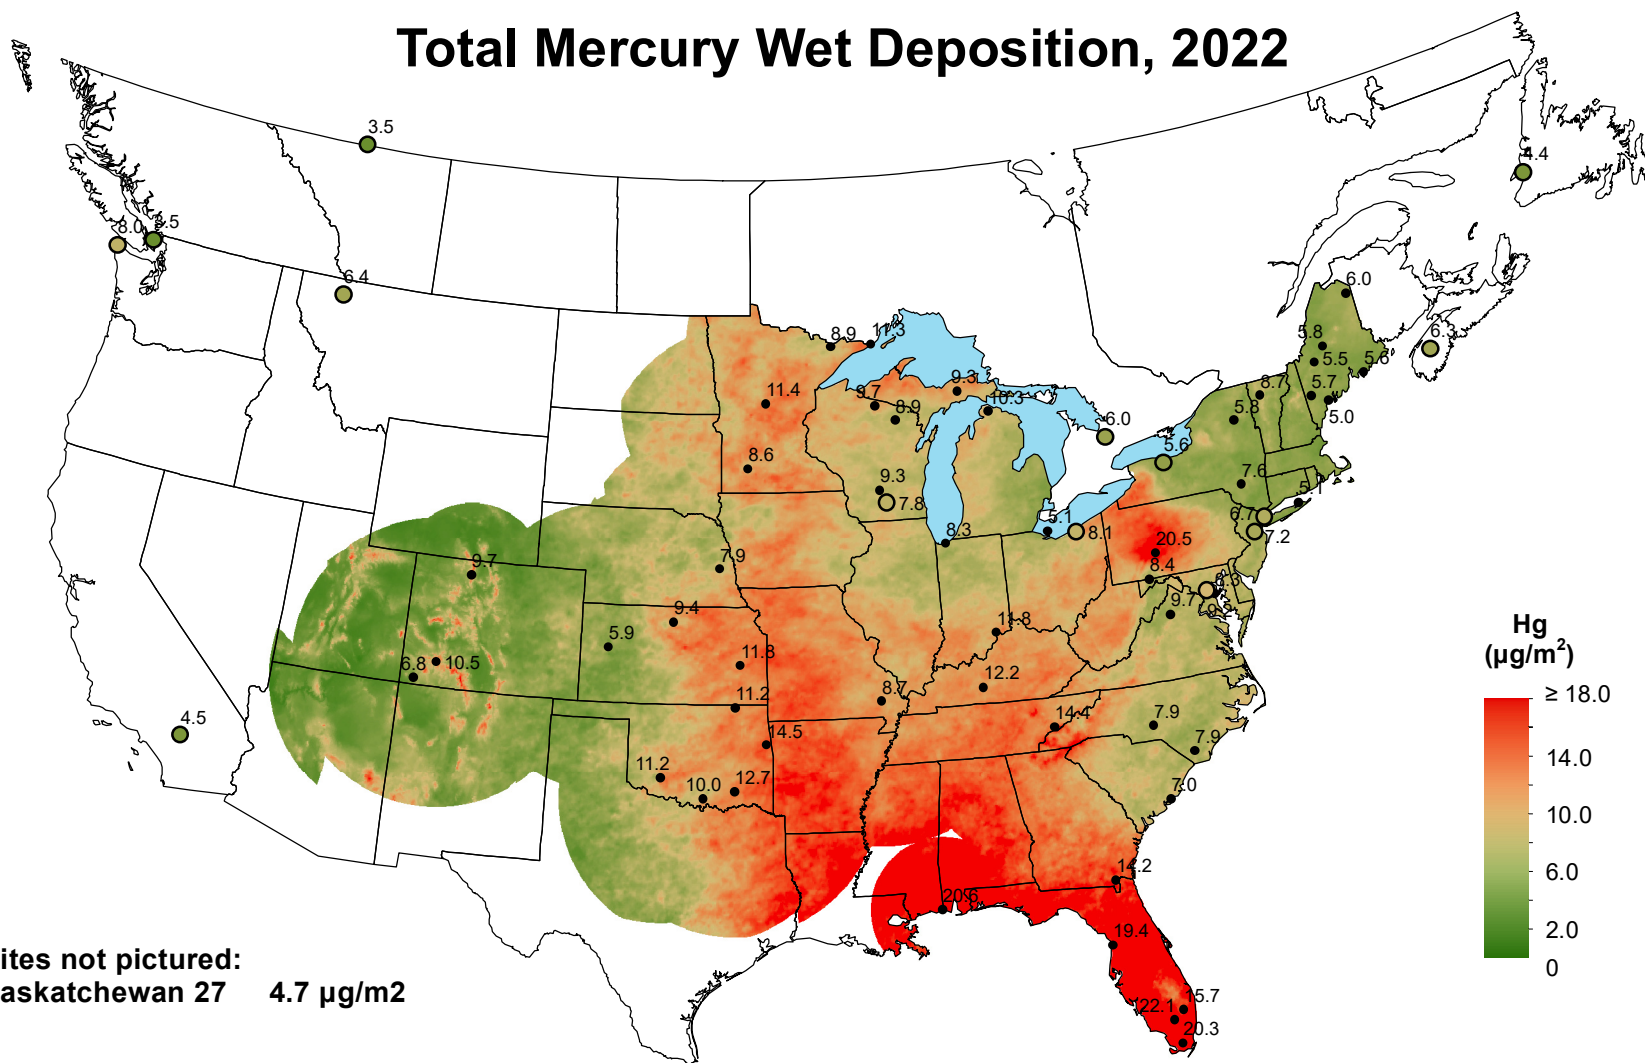

Total Mercury Wet Deposition, 2022

Sites not pictured:
Saskatchewan 27 4.7 µg/m²