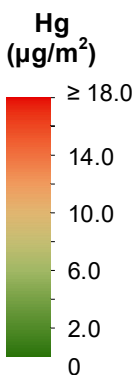

Total Mercury Wet Deposition, 2022

Sites not pictured:
Saskatchewan 27 4.7 µg/m²