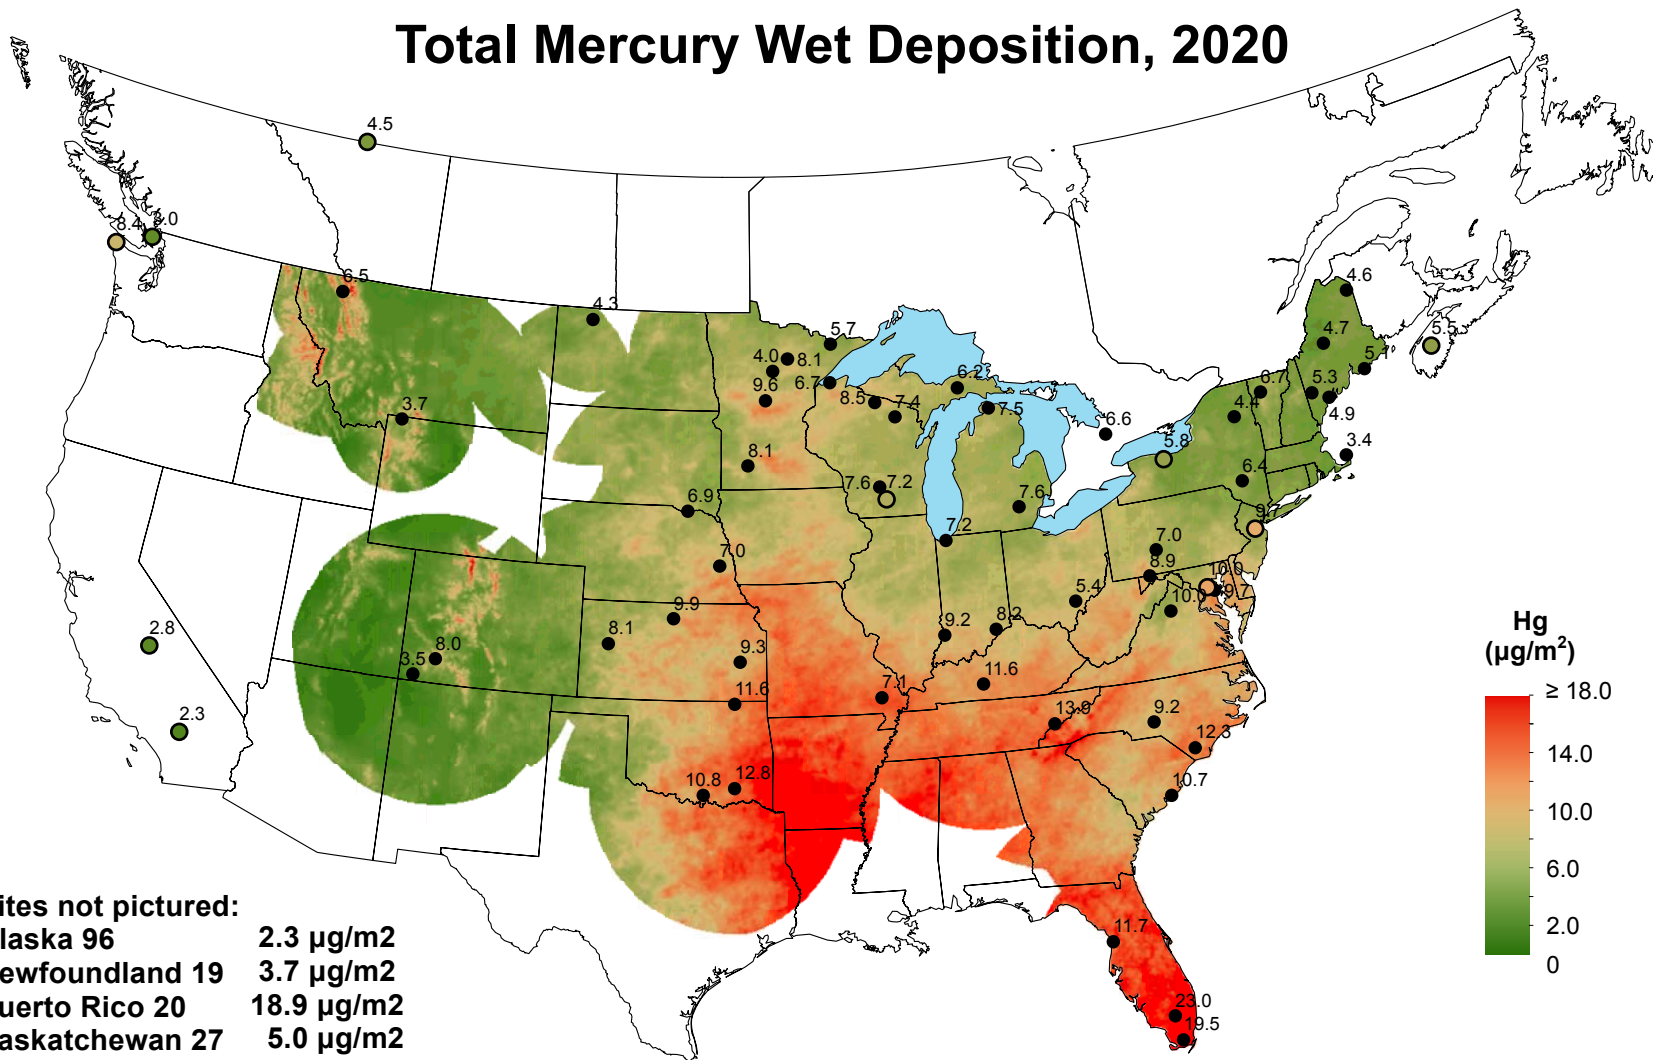

# Total Mercury Wet Deposition, 2020

National Atmospheric Deposition Program/Mercury Deposition Network  
<http://nadp.slh.wisc.edu>