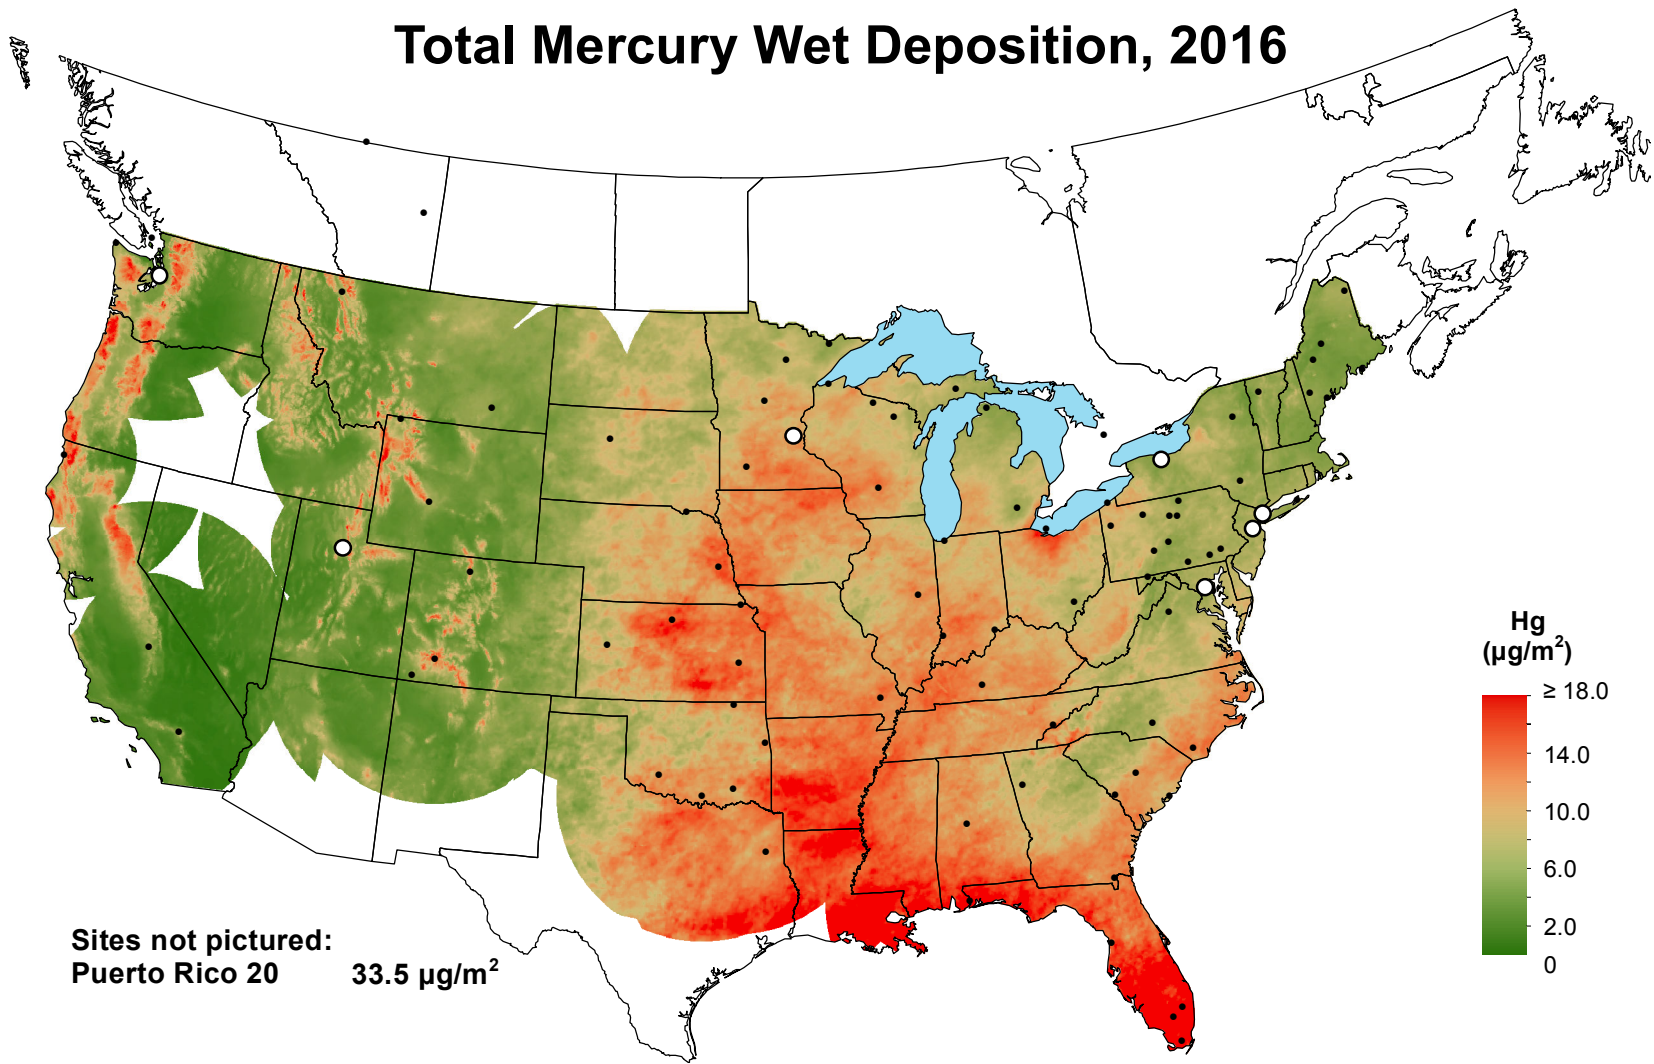

Total Mercury Wet Deposition, 2016

National Atmospheric Deposition Program/Mercury Deposition Network
<http://nadp.isws.illinois.edu>