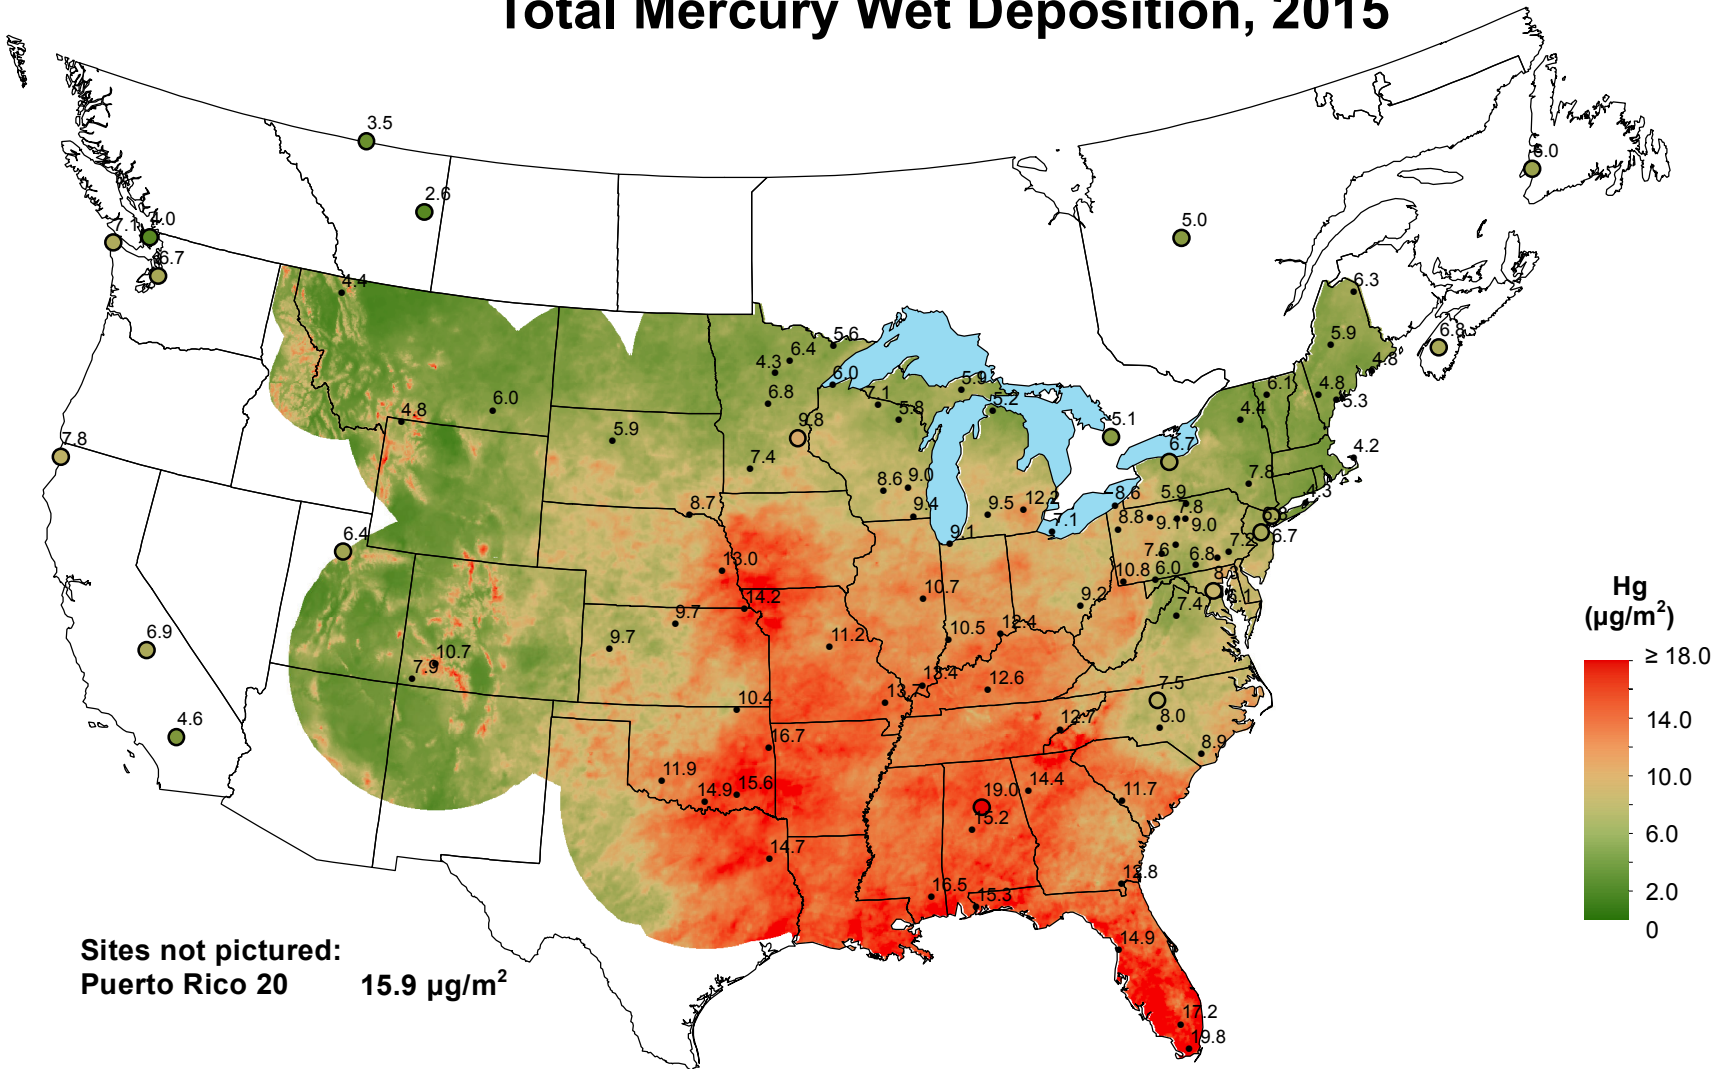

Total Mercury Wet Deposition, 2015

National Atmospheric Deposition Program/Mercury Deposition Network
<http://nadp.isws.illinois.edu>