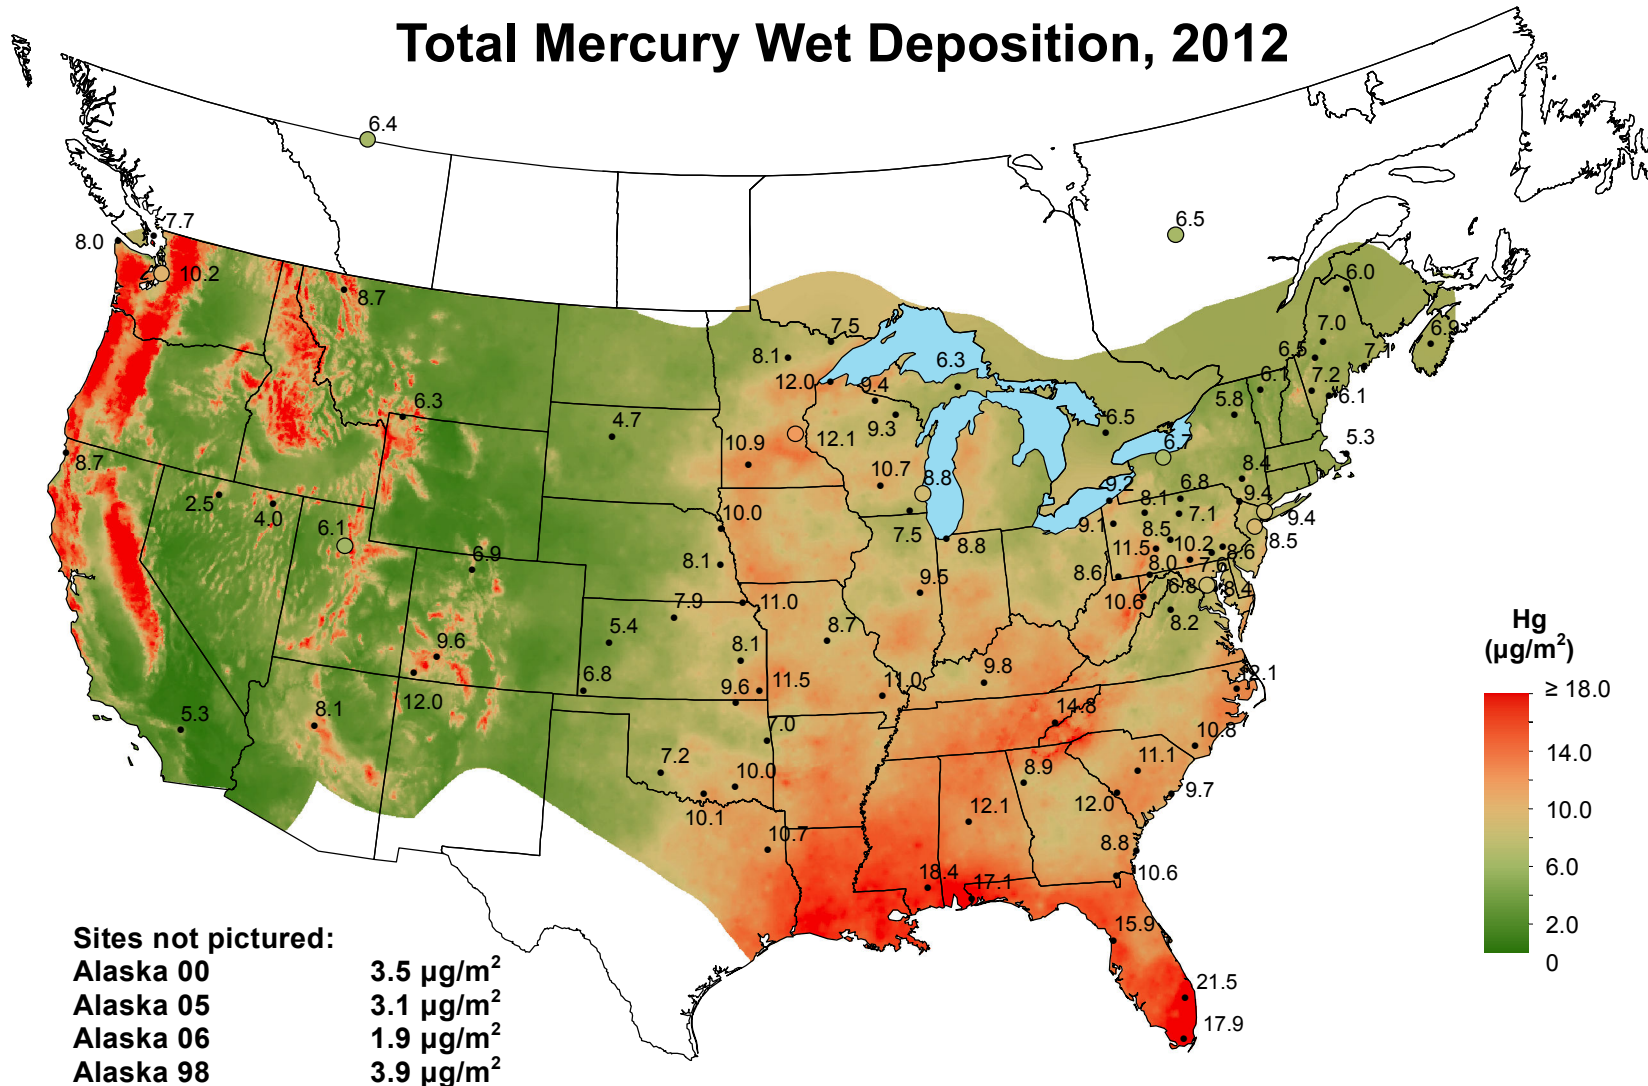

Total Mercury Wet Deposition, 2012

National Atmospheric Deposition Program/Mercury Deposition Network
<http://nadp.isws.illinois.edu>