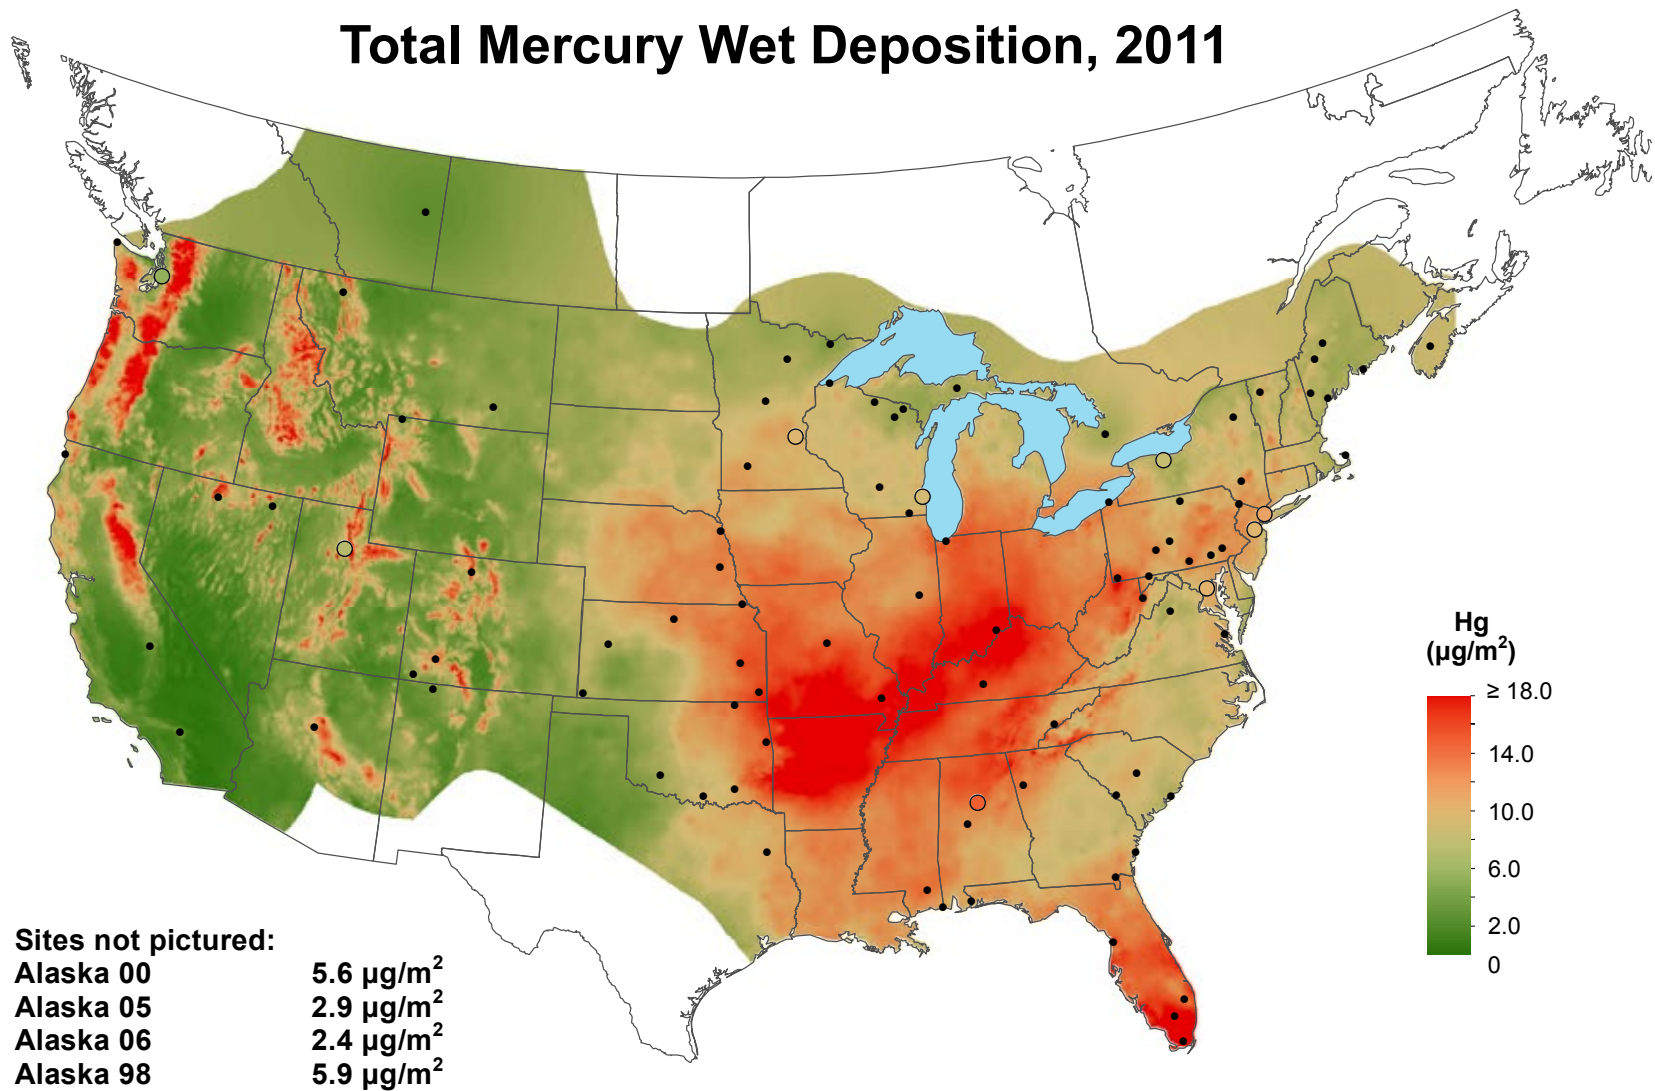

Total Mercury Wet Deposition, 2011

National Atmospheric Deposition Program/Mercury Deposition Network
<http://nadp.isws.illinois.edu>