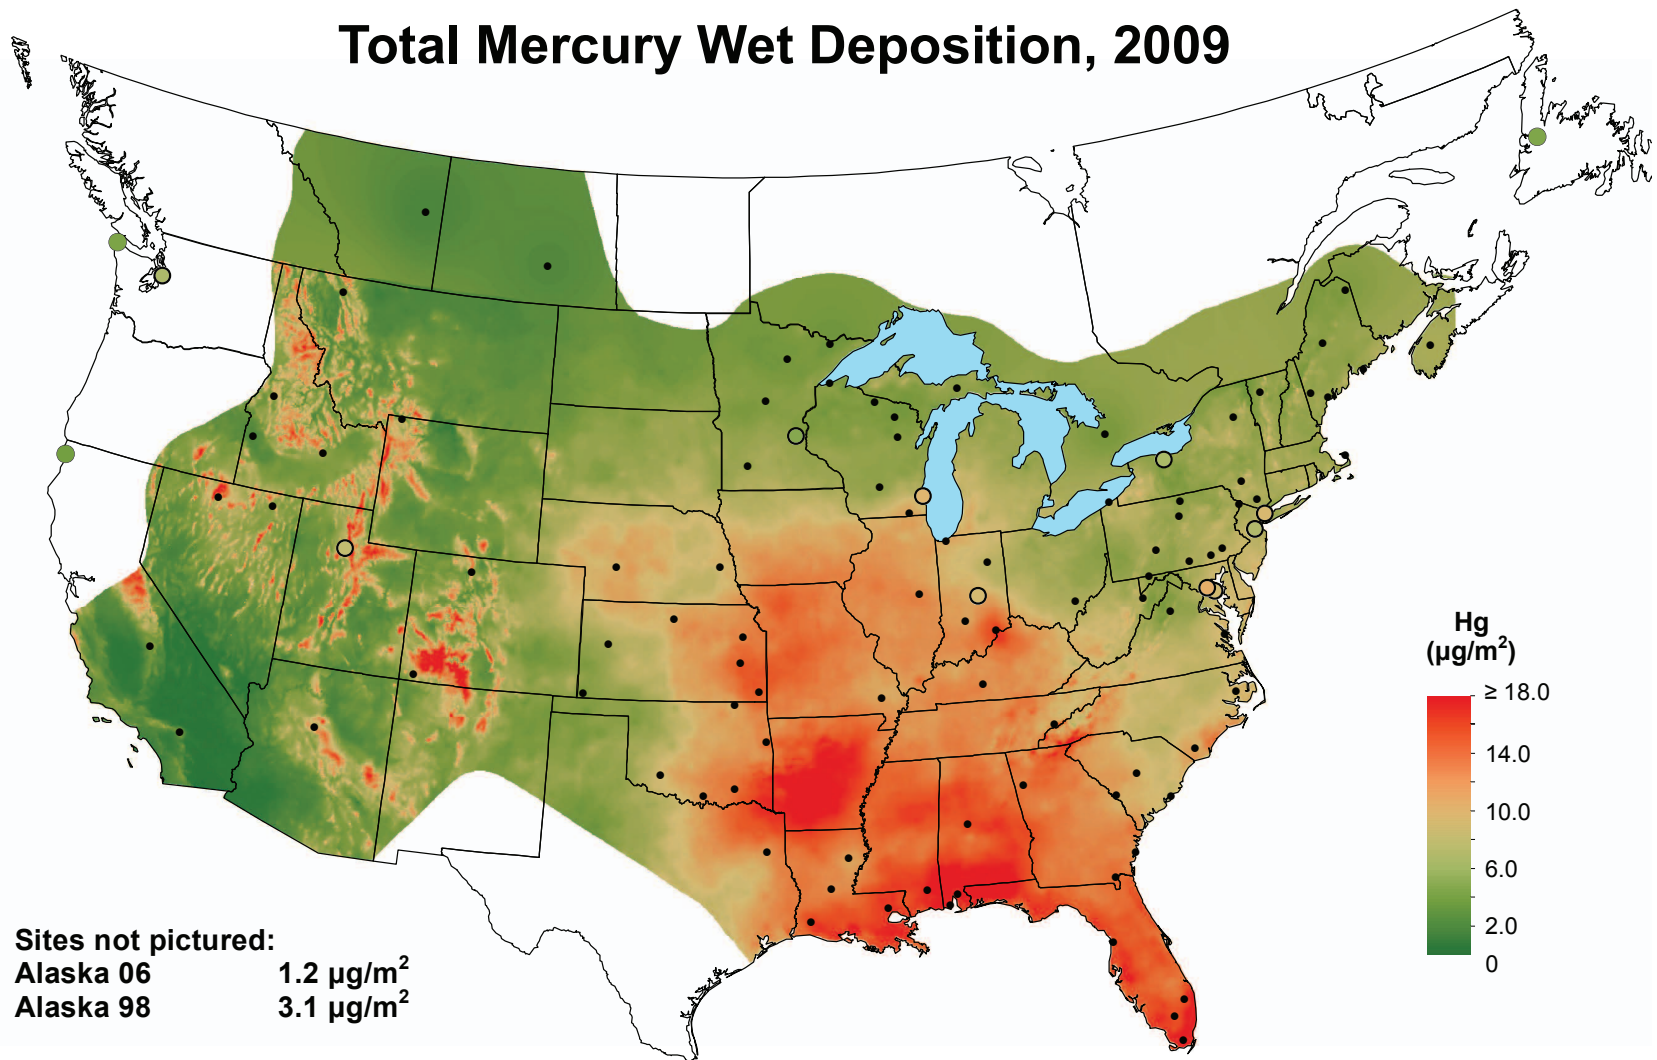

Total Mercury Wet Deposition, 2009

National Atmospheric Deposition Program/Mercury Deposition Network
<http://nadp.isws.illinois.edu>