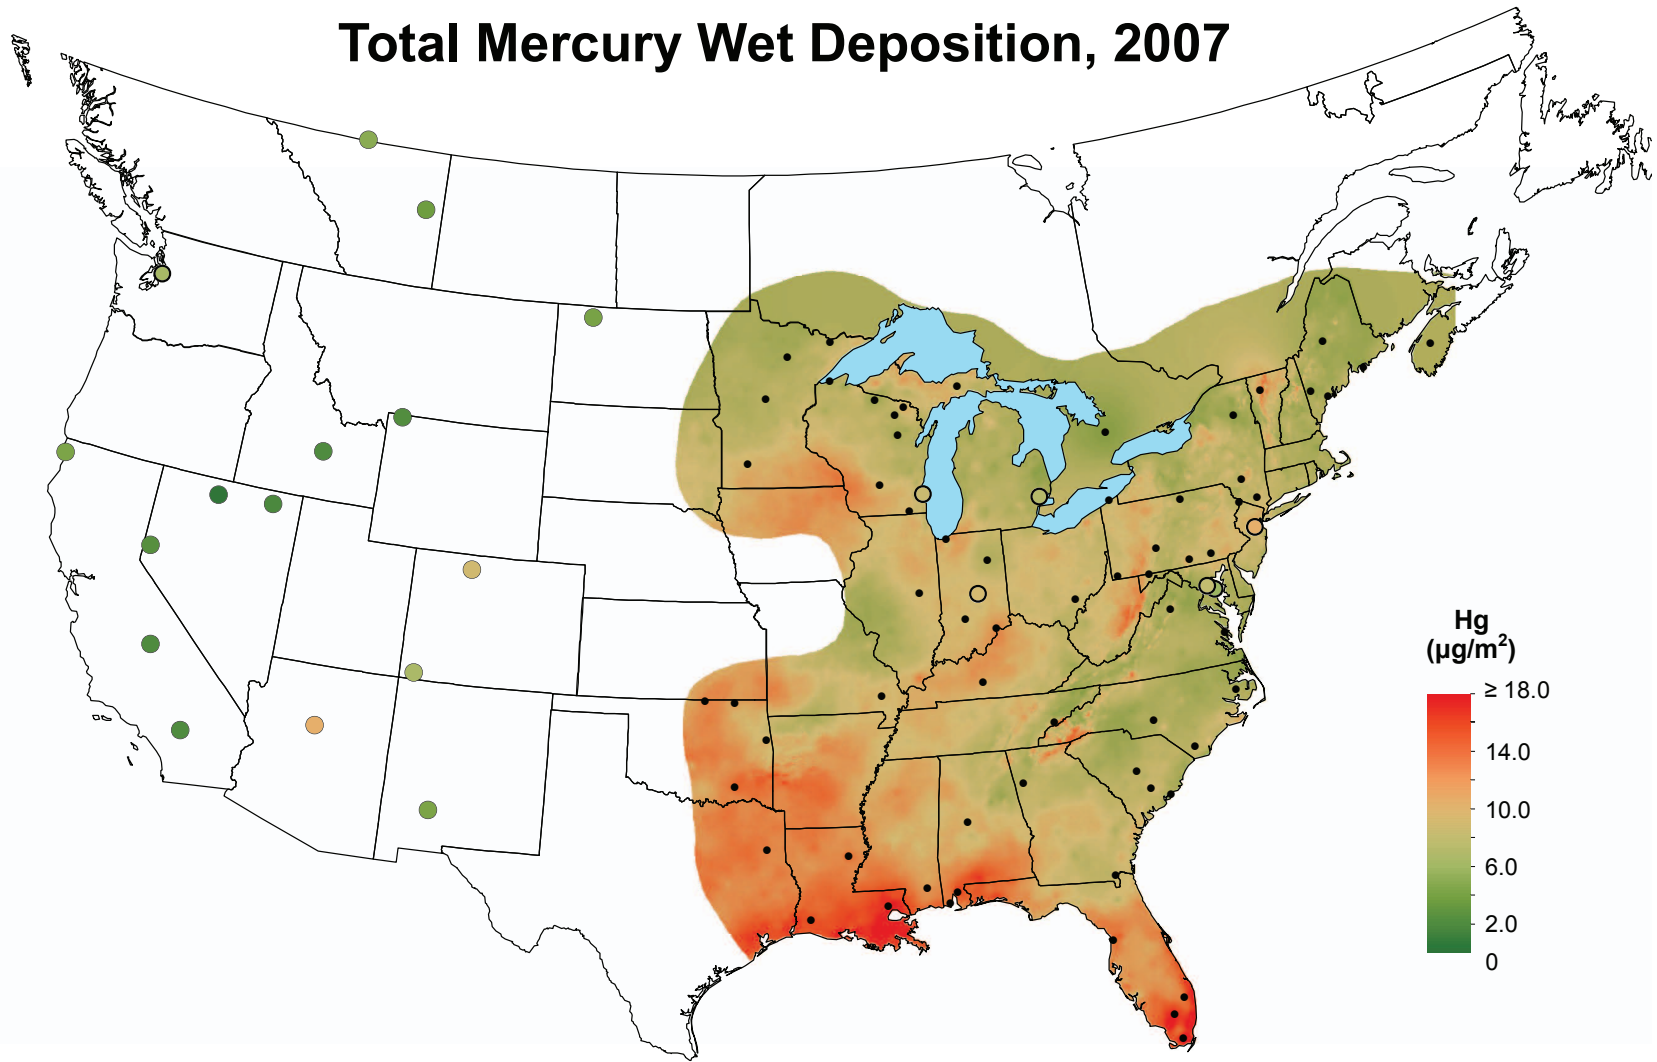

Total Mercury Wet Deposition, 2007

National Atmospheric Deposition Program/Mercury Deposition Network
<http://nadp.isws.illinois.edu>