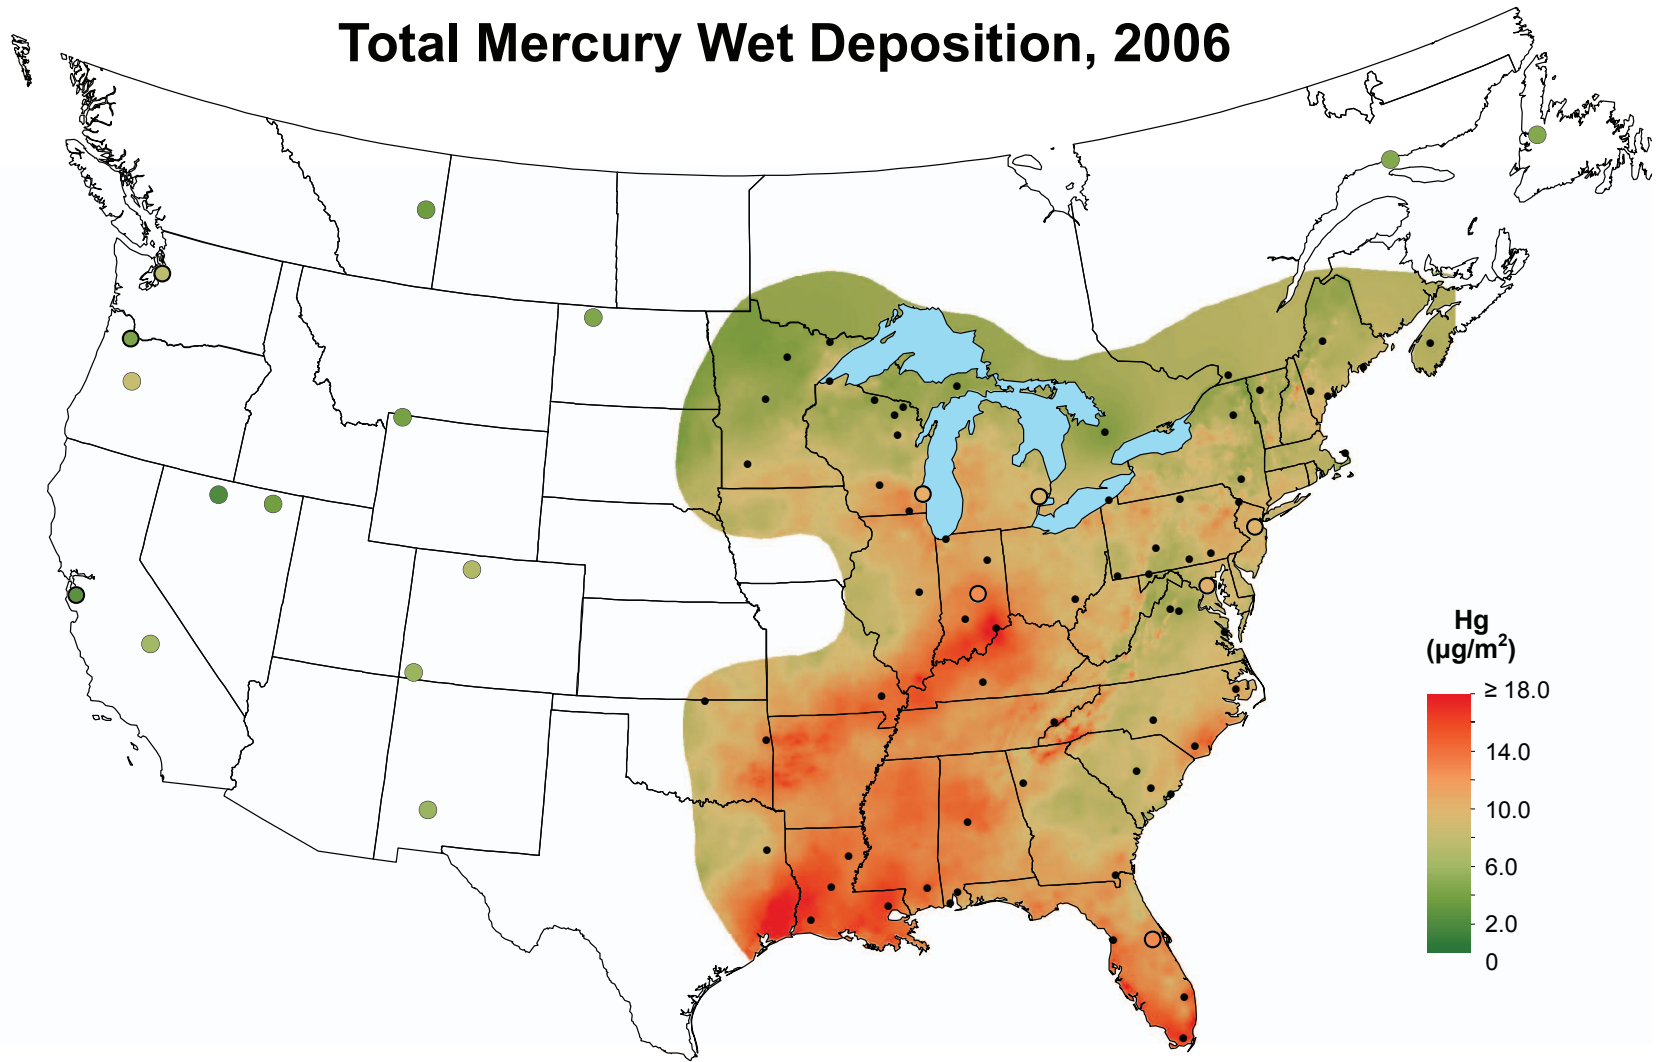

Total Mercury Wet Deposition, 2006

National Atmospheric Deposition Program/Mercury Deposition Network
<http://nadp.isws.illinois.edu>