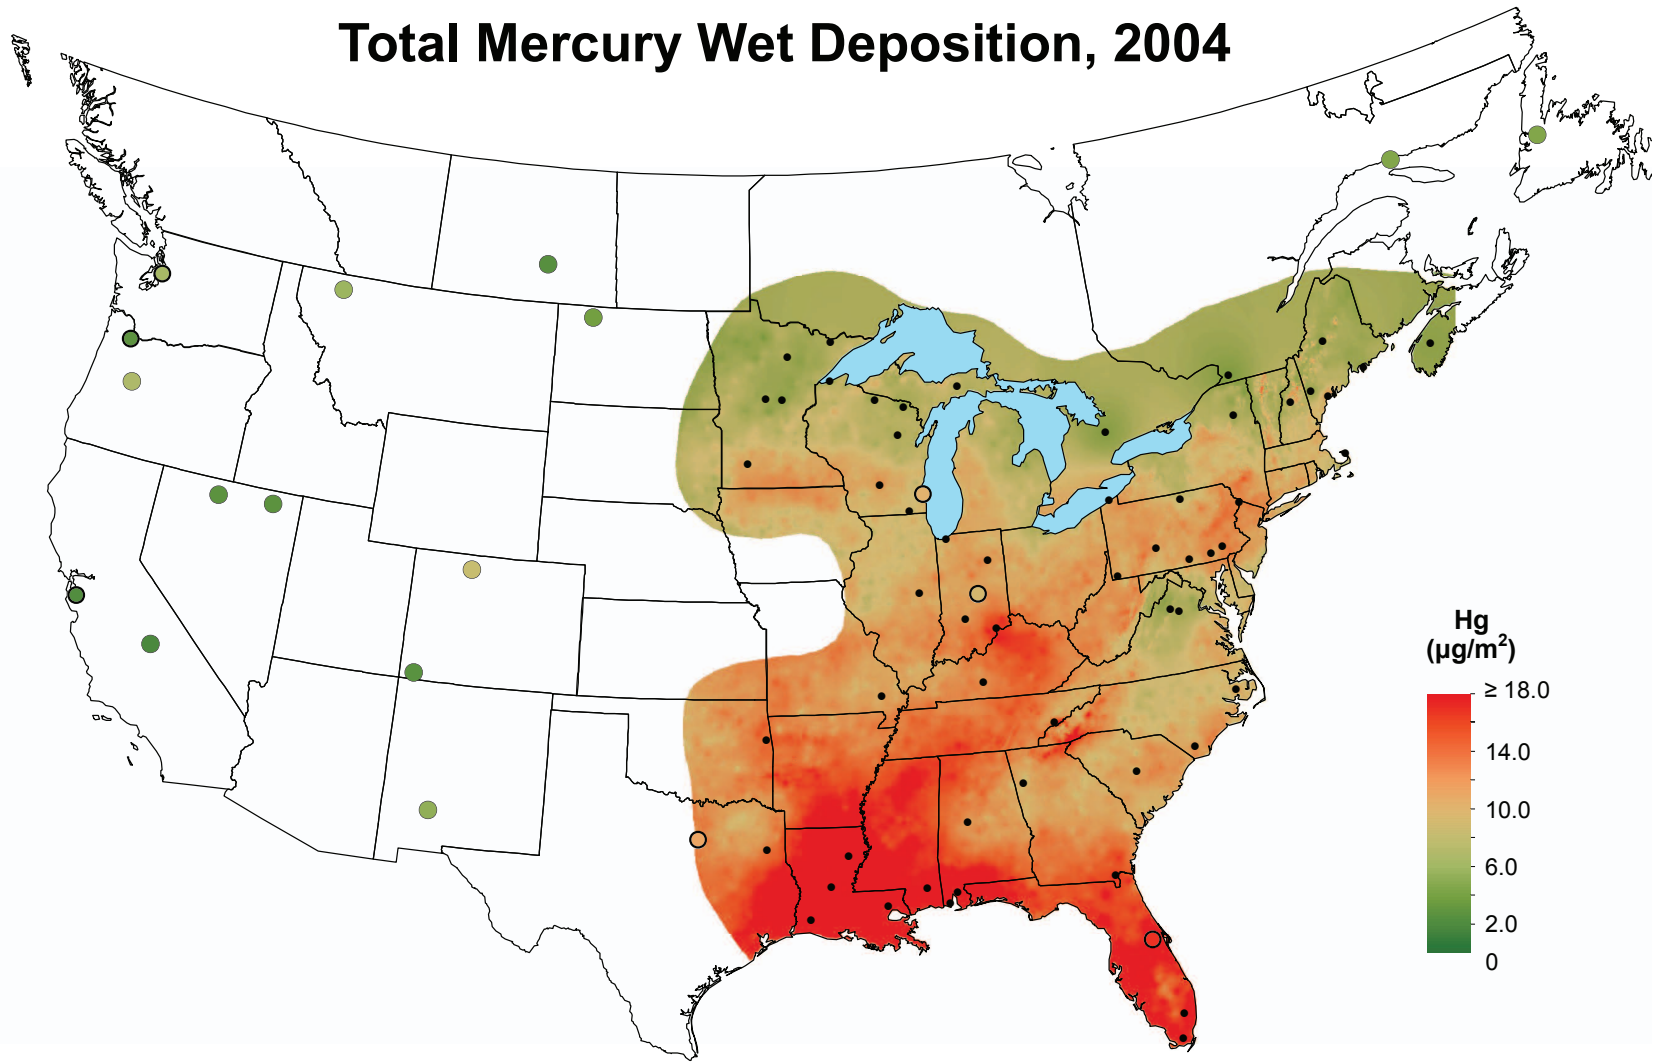

# Total Mercury Wet Deposition, 2004

National Atmospheric Deposition Program/Mercury Deposition Network  
<http://nadp.isws.illinois.edu>