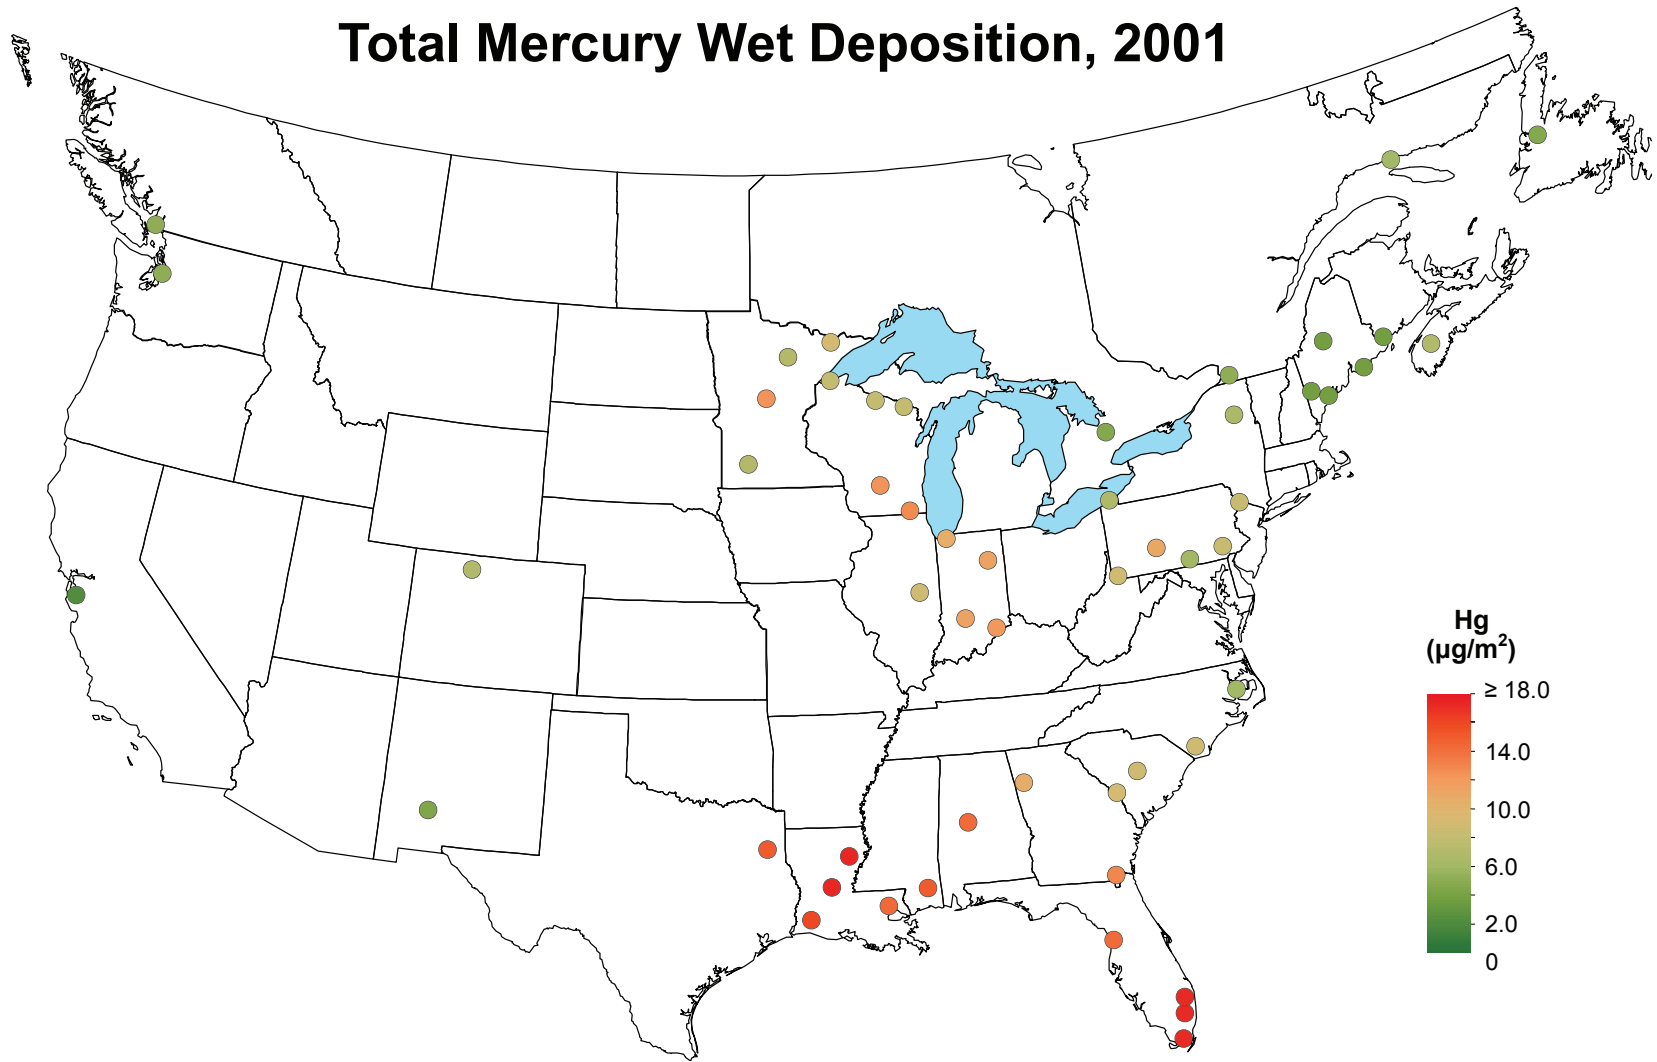

# Total Mercury Wet Deposition, 2001

National Atmospheric Deposition Program/Mercury Deposition Network  
<http://nadp.isws.illinois.edu>