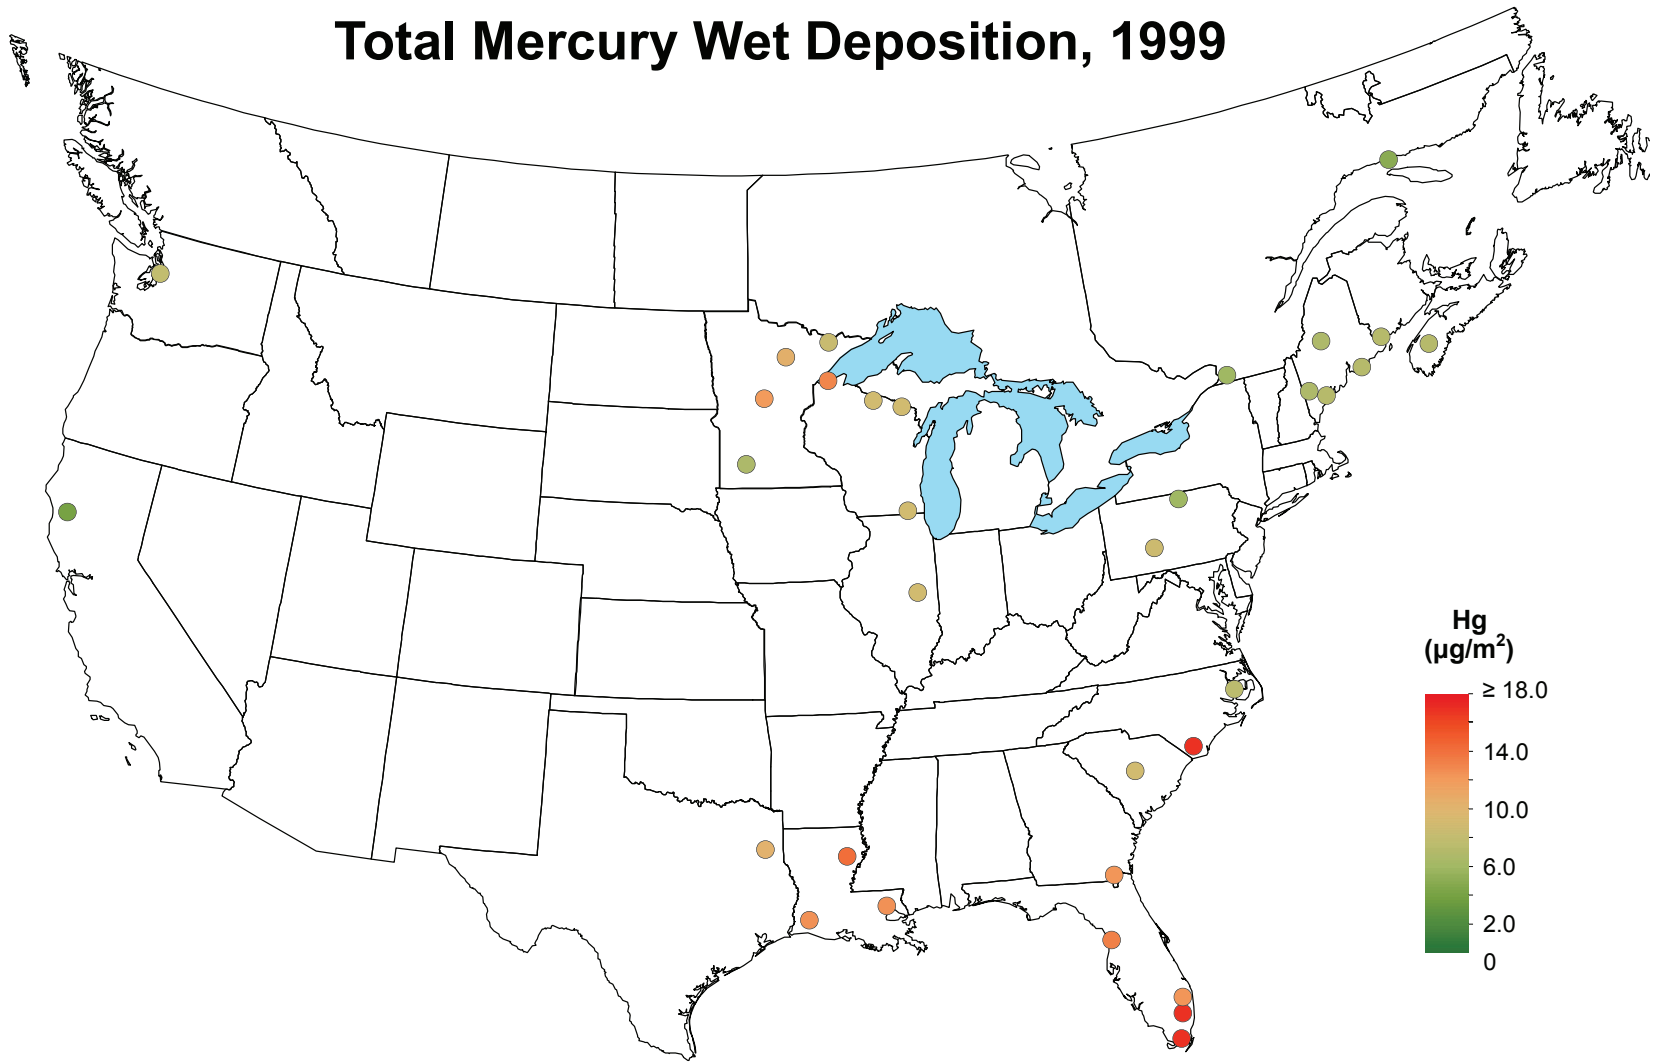

Total Mercury Wet Deposition, 1999

National Atmospheric Deposition Program/Mercury Deposition Network
<http://nadp.isws.illinois.edu>