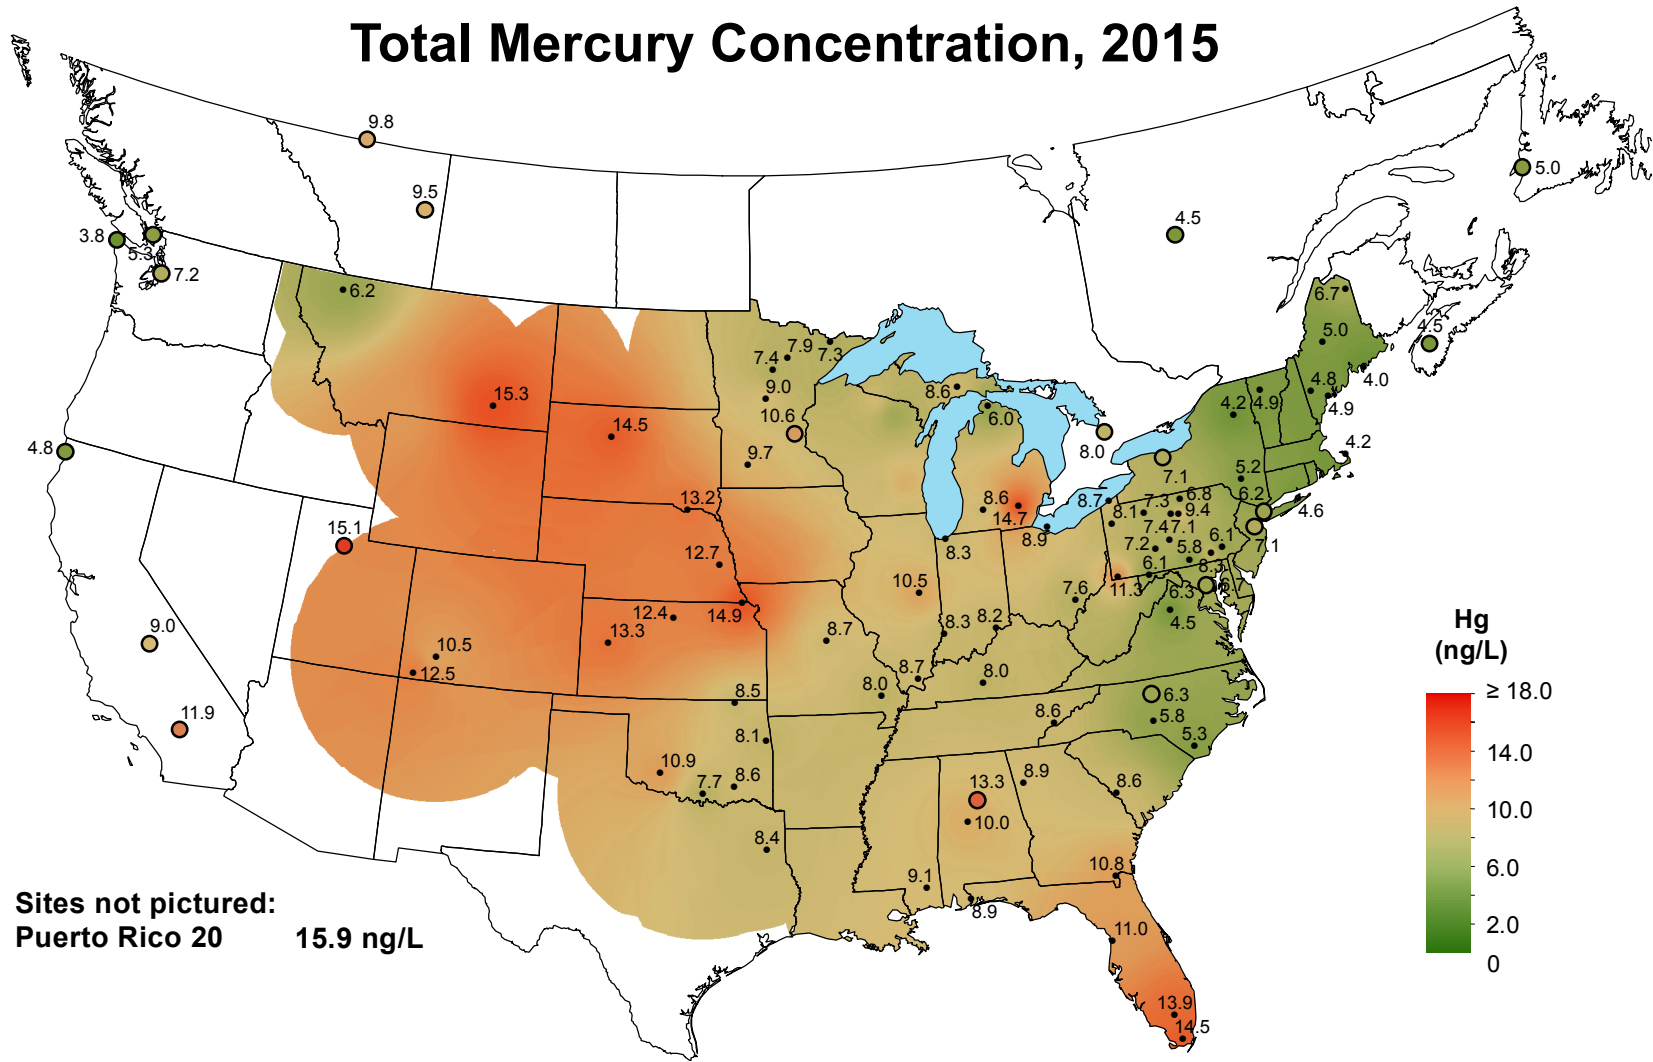

Total Mercury Concentration, 2015

National Atmospheric Deposition Program/Mercury Deposition Network
<http://nadp.isws.illinois.edu>