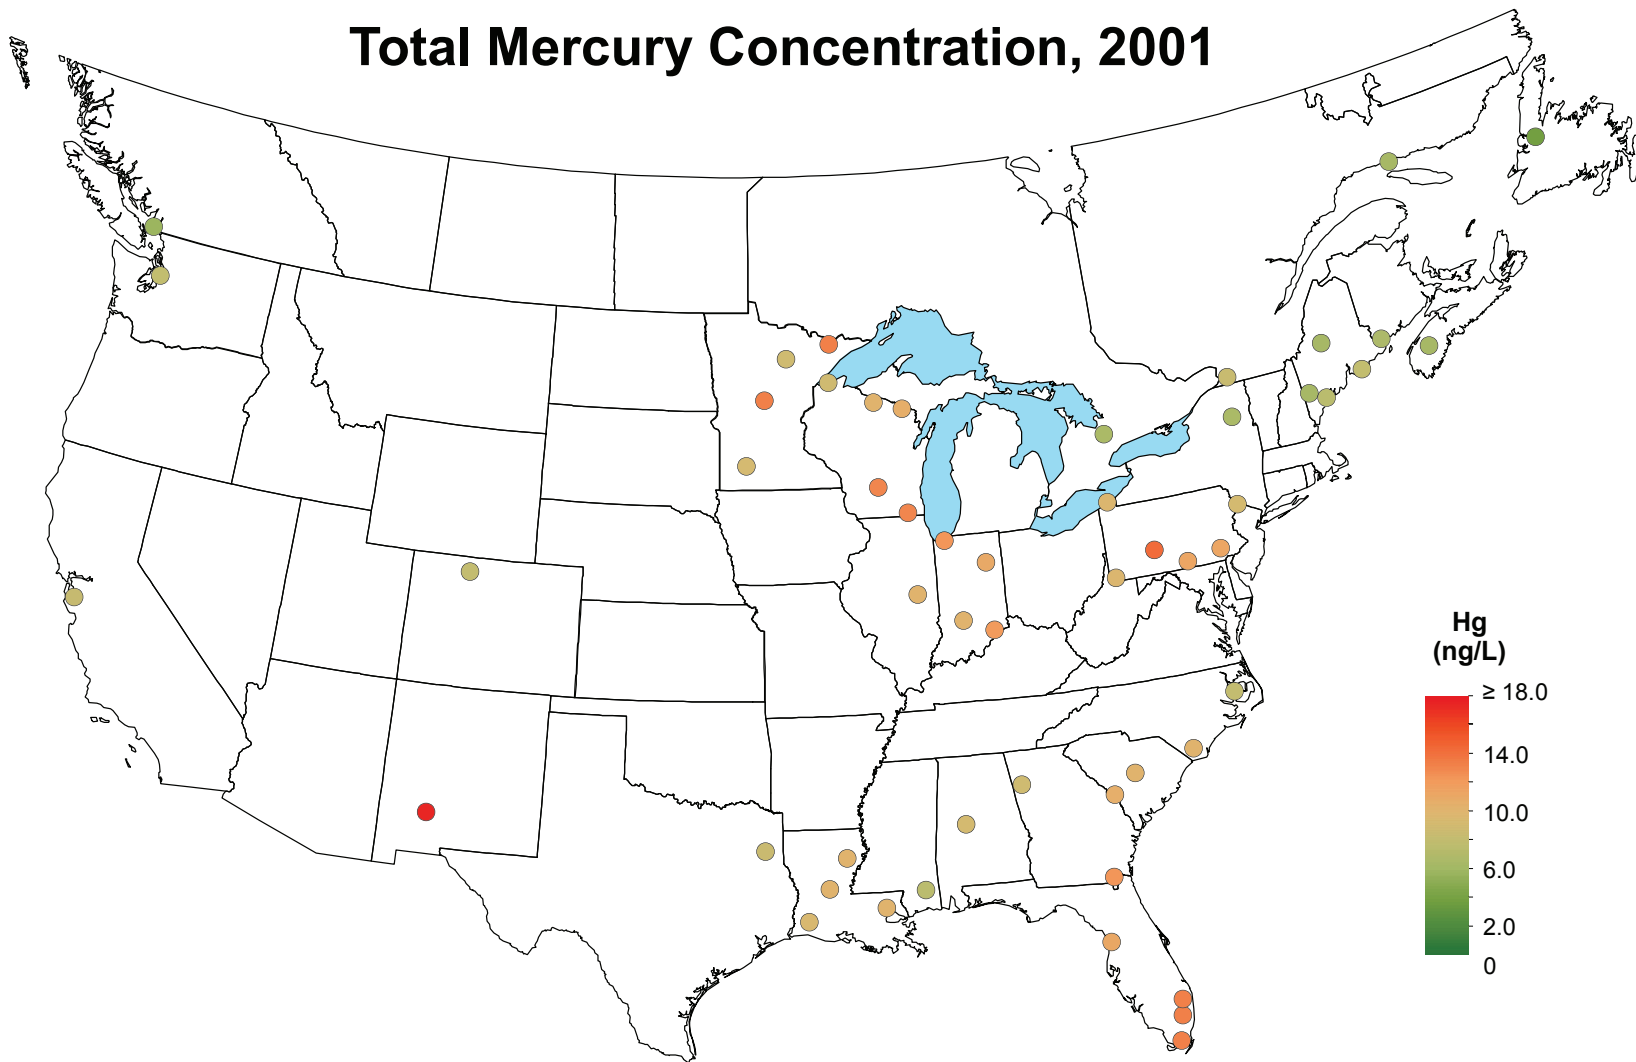

# Total Mercury Concentration, 2001

National Atmospheric Deposition Program/Mercury Deposition Network  
<http://nadp.isws.illinois.edu>