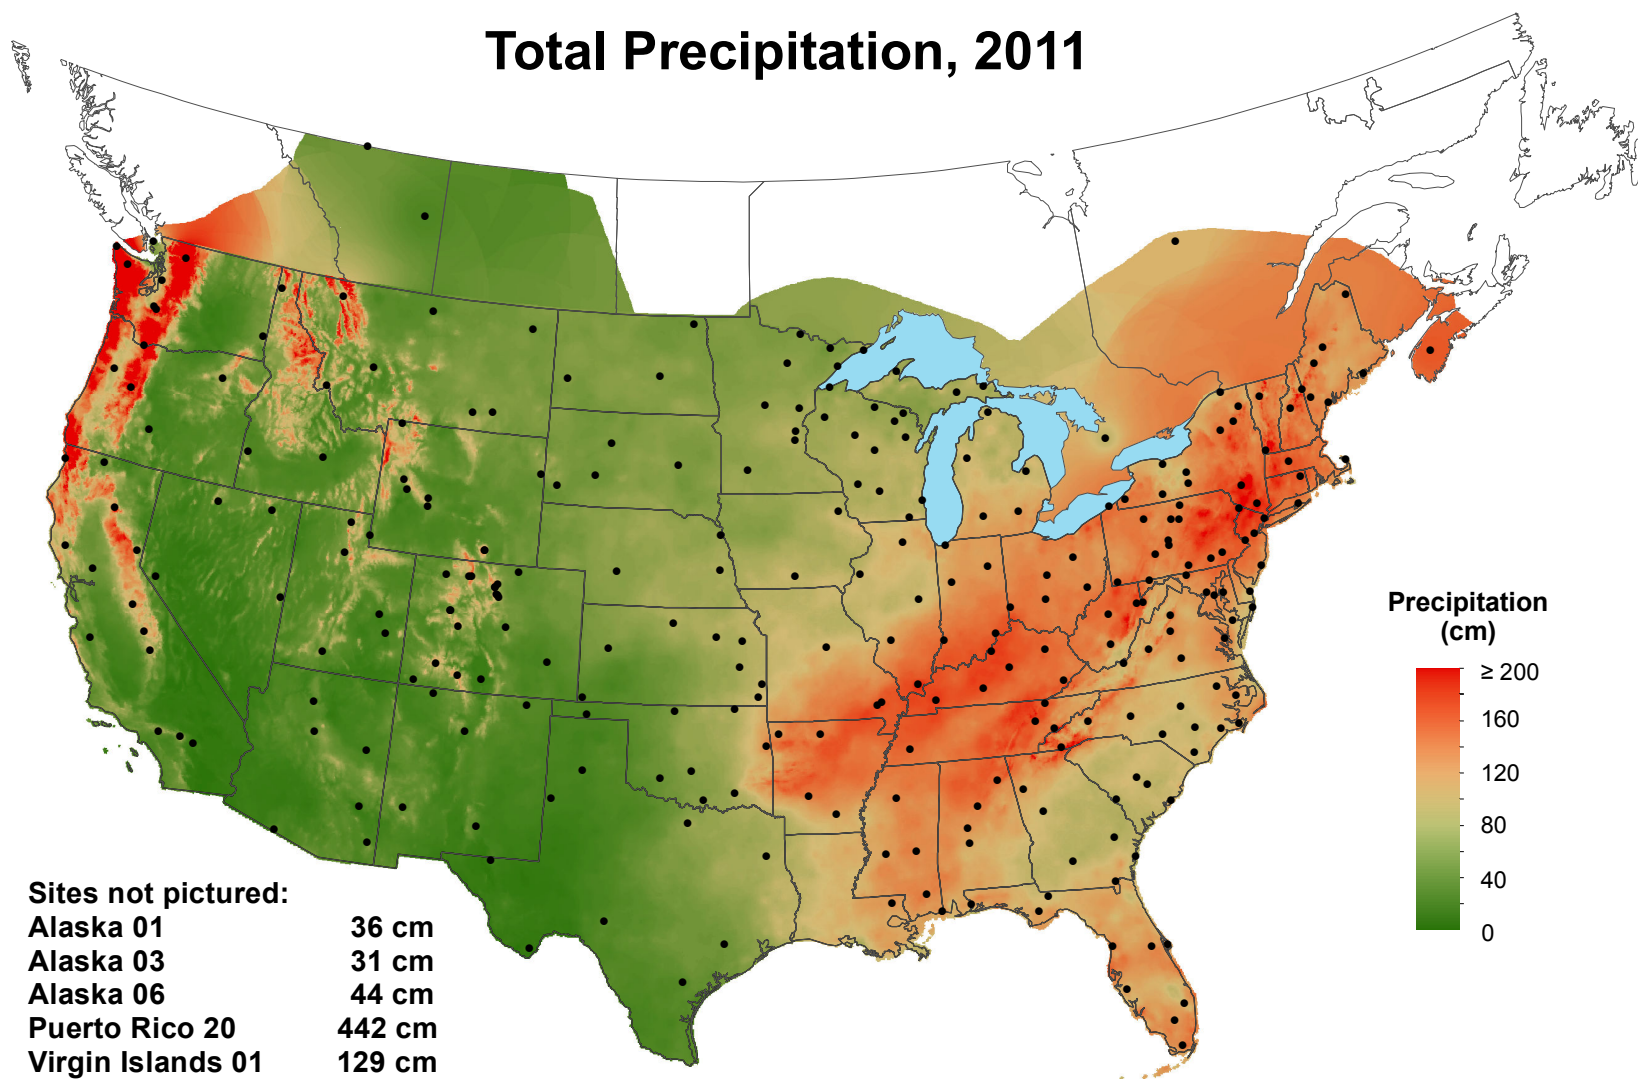

Total Precipitation, 2011

National Atmospheric Deposition Program/National Trends Network
<http://nadp.isws.illinois.edu>