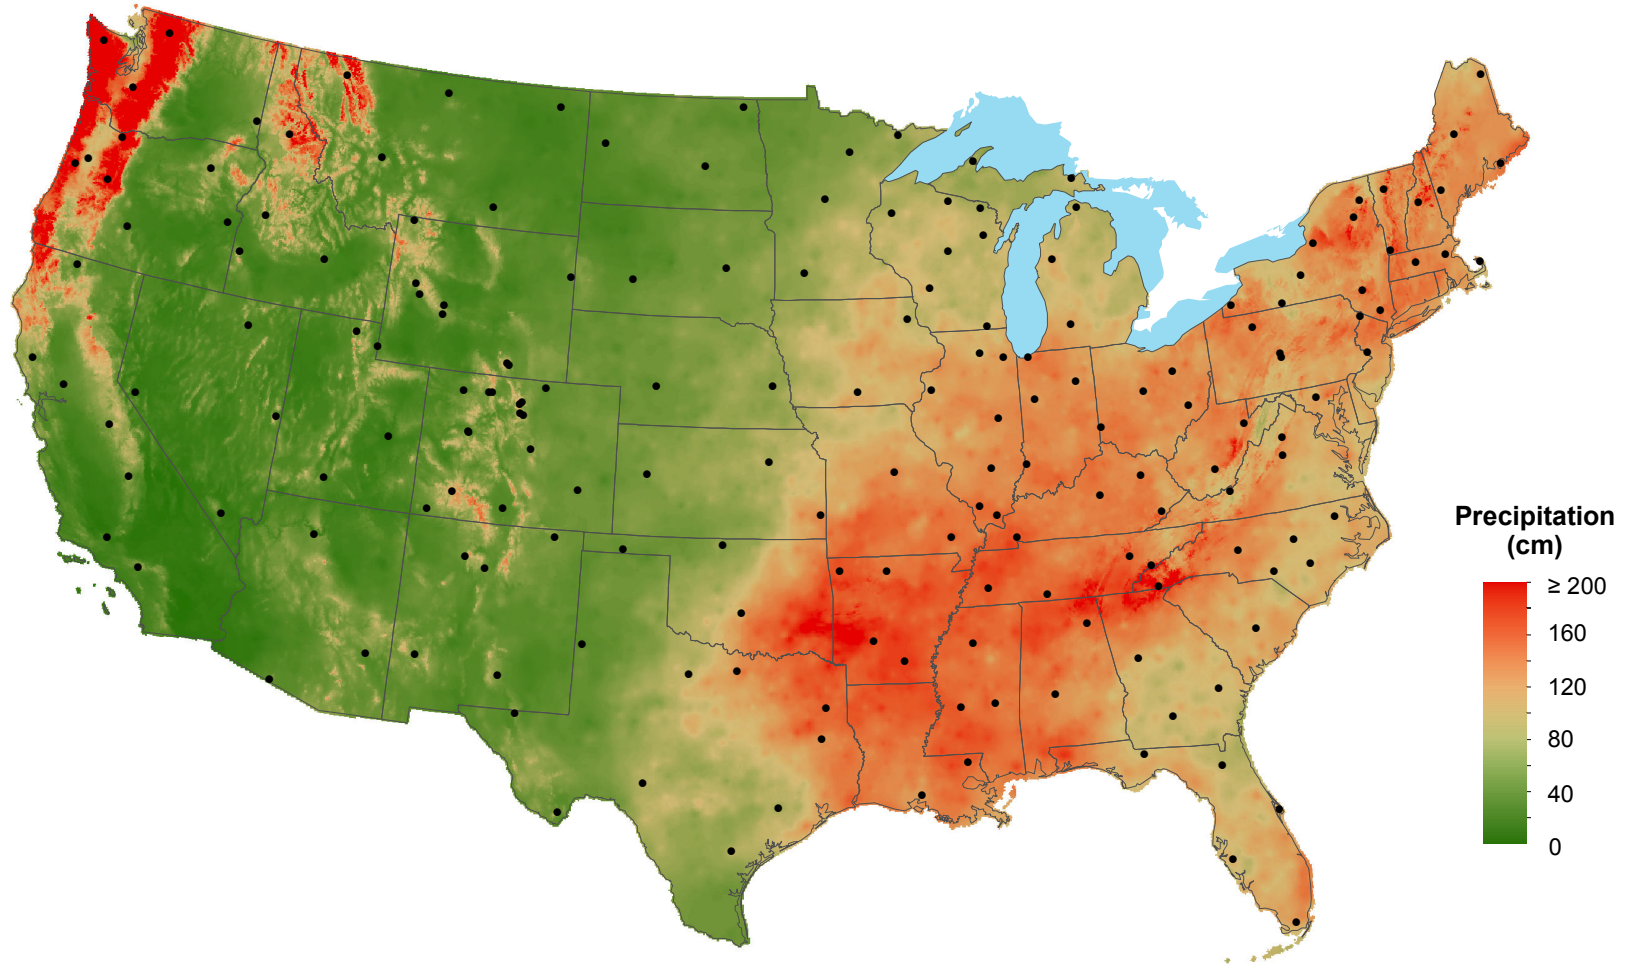

Total Precipitation, 1990

National Atmospheric Deposition Program/National Trends Network
<http://nadp.isws.illinois.edu>