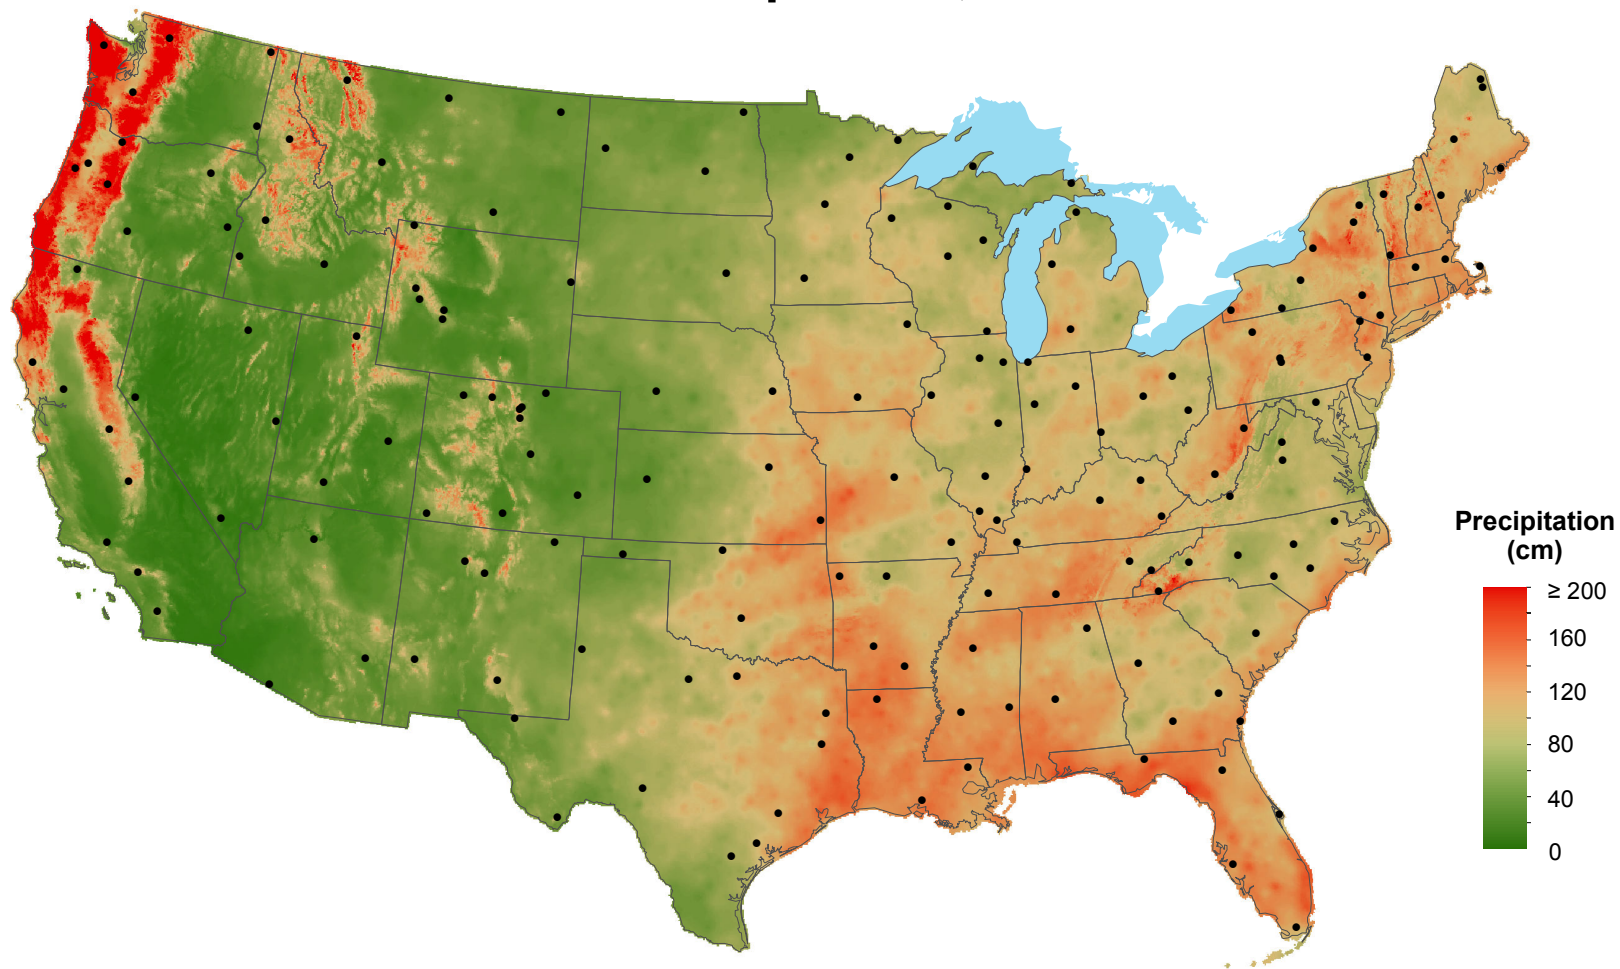

Total Precipitation, 1986

National Atmospheric Deposition Program/National Trends Network
<http://nadp.isws.illinois.edu>