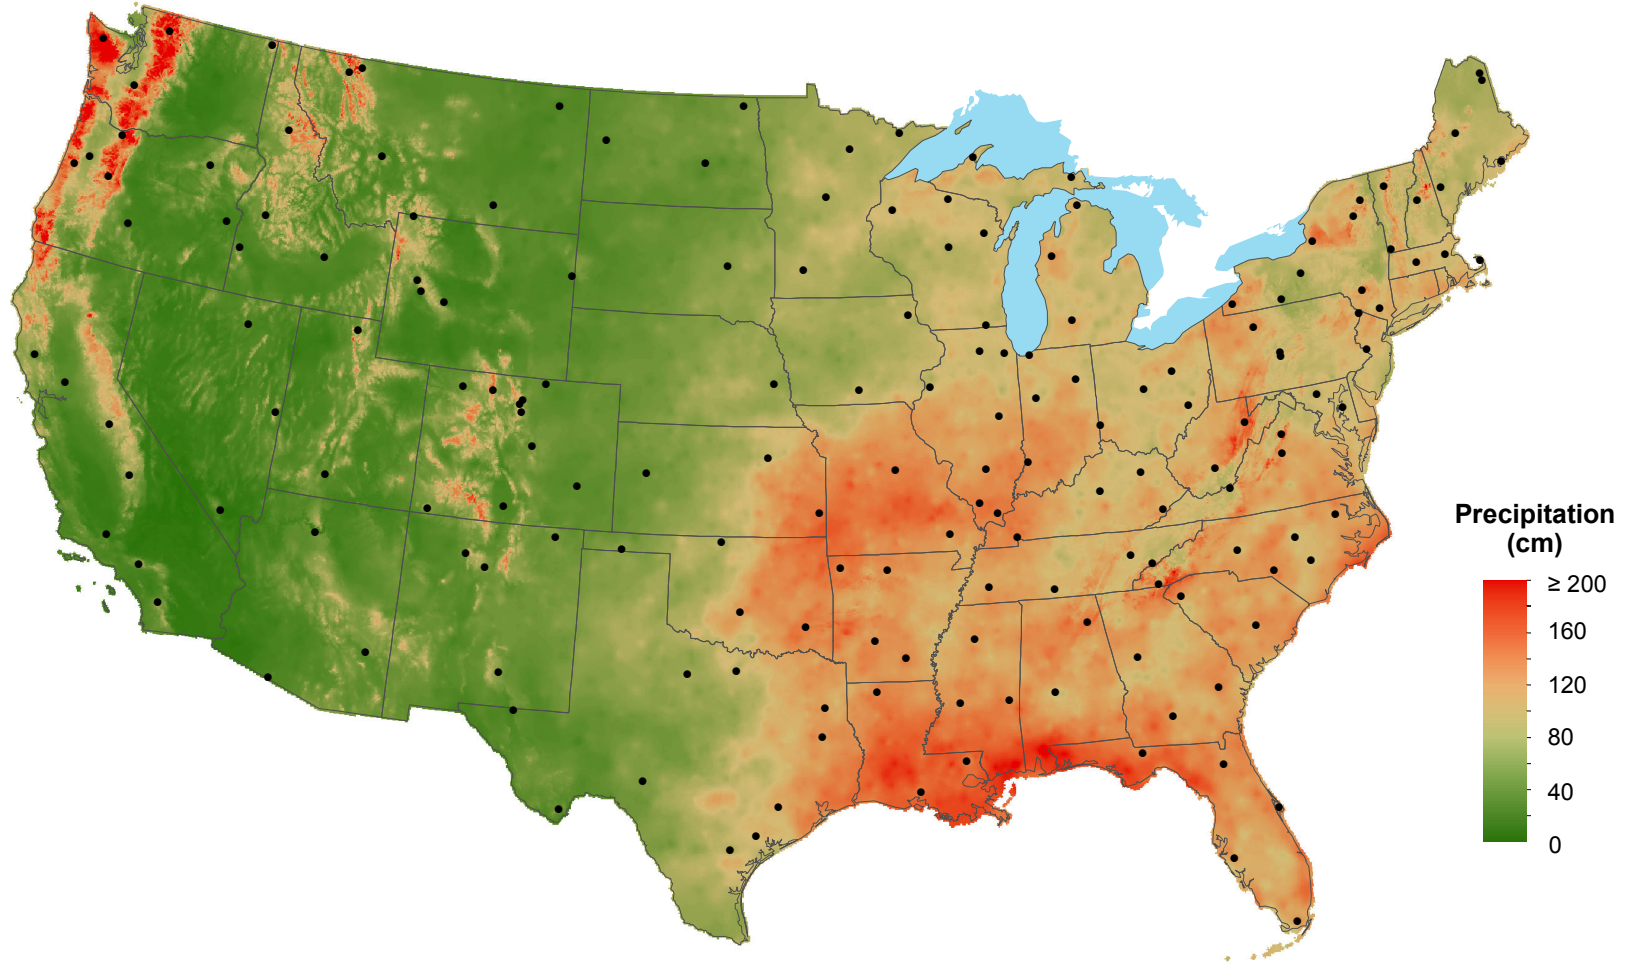

Total Precipitation, 1985

National Atmospheric Deposition Program/National Trends Network
<http://nadp.isws.illinois.edu>